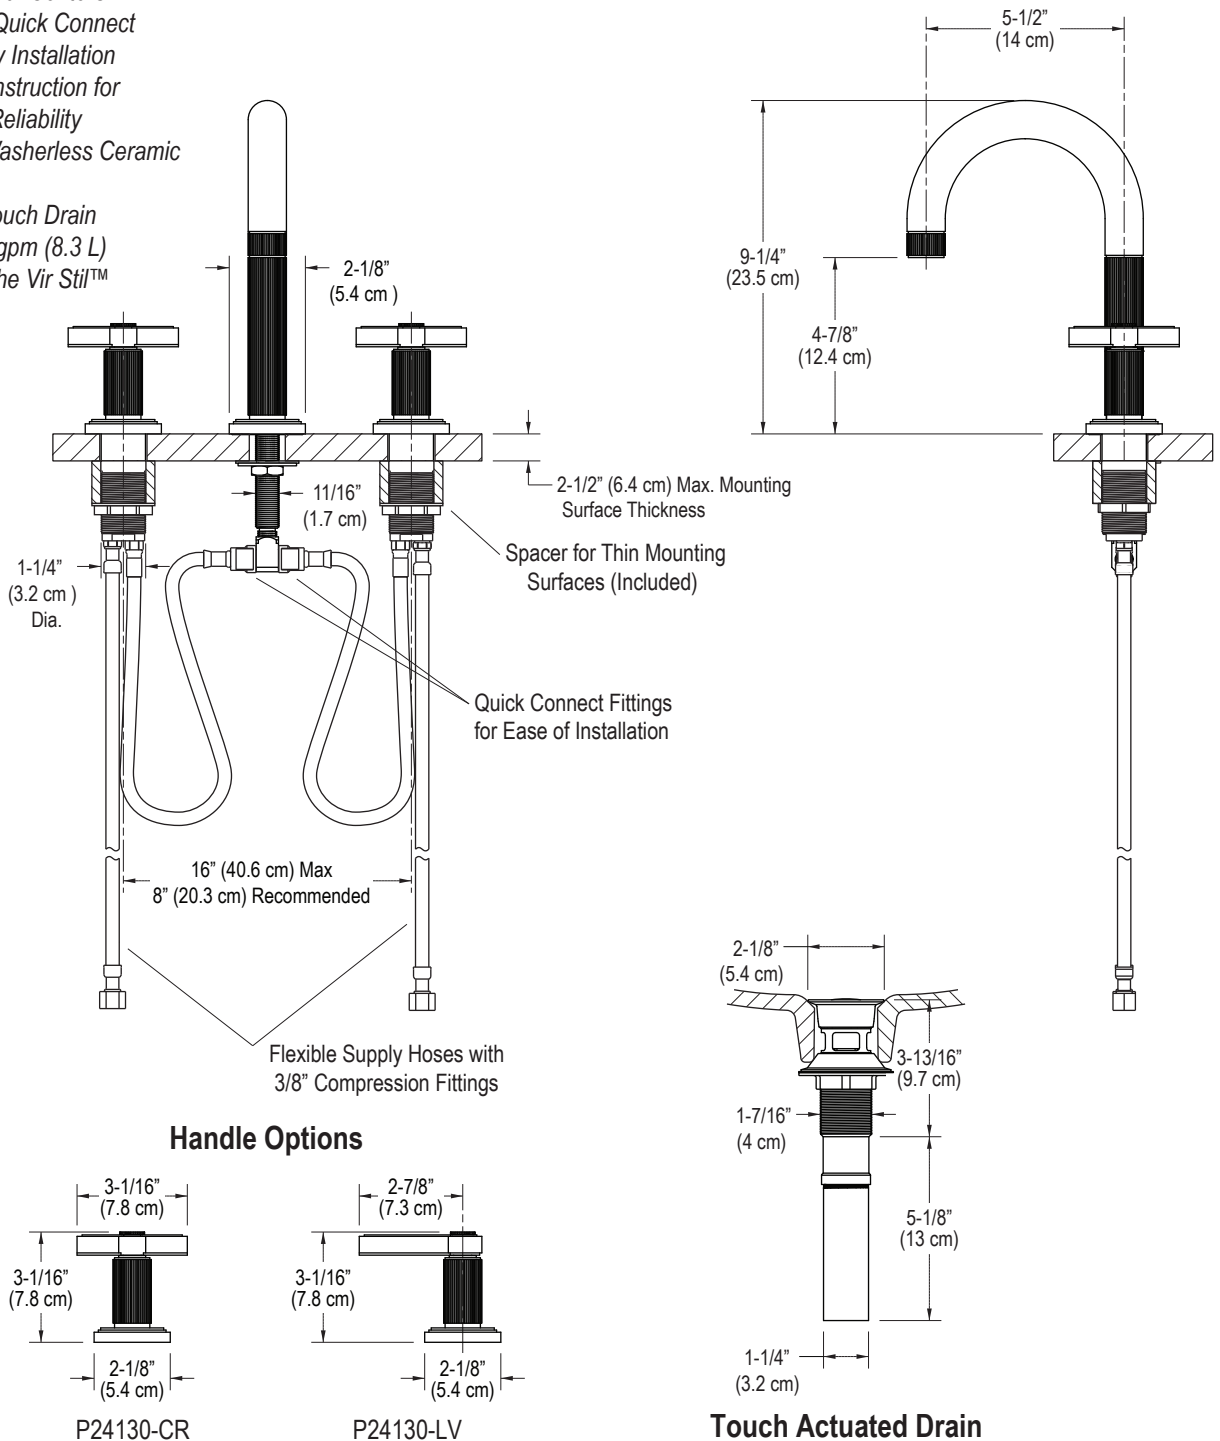

FEATURES

- Two-Handle, Widespread Lavatory Faucet for 8" - 16" Centers
- Equipped with Quick Connect Fittings for Easy Installation
- Solid Brass Construction for Durability and Reliability
- Quarter-Turn Washerless Ceramic Disc Valves
- Includes Soft Touch Drain
- Flow Rate: 2.2 gpm (8.3 L)
- Complements the Vir Stil™ Collection

SPECIFIED MODEL

Model	Description	Finishes			
P24130-CR	Vir Stil™ Basin Set, Cross Handles	<input type="checkbox"/> CP Polished Chrome	<input type="checkbox"/> AD Nickel Silver	<input type="checkbox"/> AG Brushed Nickel	<input type="checkbox"/> LB Bronze
P24130-LV	Vir Stil™ Basin Set, Lever Handles	<input type="checkbox"/> CP Polished Chrome	<input type="checkbox"/> AD Nickel Silver	<input type="checkbox"/> AG Brushed Nickel	<input type="checkbox"/> LB Bronze