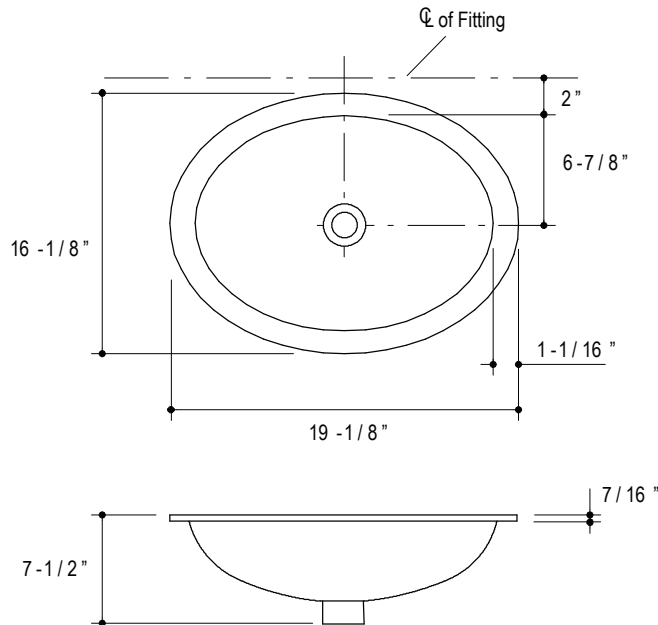

FEATURES

- Vitreous China
- Undercounter Mounting
- Includes Mounting Hardware
- Available without Overflow Only

PRODUCT INFORMATION		
Fixture*:	Basin Area	Water Depth
Lavatory	17" x 14"	6-3/8"
Outlet	1-3/4" D	
* Approximate Measurements for Comparison		
Included Components: Basin Clamp Assembly		
	Cutout Template	116089-7

ROUGHING-IN NOTES
All Dimensions are Nominal.
Supplied Basin Clamp Assemblies Require 1" Minimum Countertop Thickness. Installer Must Supply Anchors for Thinner Countertops.
Center Drain does not have Waste and Overflow