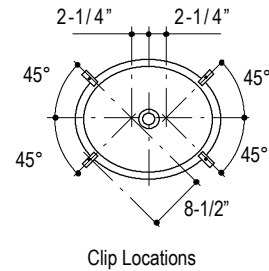

FEATURES

- Vitreous China
- Undercounter Mounting
- Includes Mounting Hardware
- Available without Overflow Only

PRODUCT INFORMATION		
Fixture*:	Basin Area	Water Depth
Lavatory	17" x 14"	6-3/8"
Outlet	1-3/4" D	
* Approximate Measurements for Comparison		
Included Components: Basin Clamp Assembly		
	Cutout Template	116089-7

ROUGHING-IN NOTES
All Dimensions are Nominal.
Supplied Basin Clamp Assemblies Require 1" Minimum Countertop Thickness. Installer Must Supply Anchors for Thinner Countertops.
Center Drain does not have Waste and Overflow