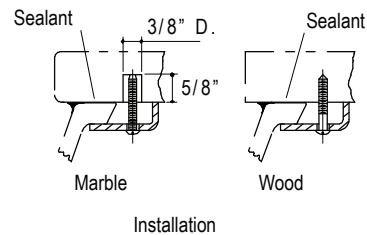

FEATURES

- Vitreous China
- Undercounter Mounting
- Includes Mounting Hardware
- Available without Overflow Only

PRODUCT INFORMATION		
Fixture*:	Basin Area	Water Depth
Lavatory	17" x 14"	6-3/8"
Outlet	1-3/4" D	
* Approximate Measurements for Comparison		
Included Components: Basin Clamp Assembly		
	Cutout Template	116089-7

ROUGHING-IN NOTES
All Dimensions are Nominal.
Supplied Basin Clamp Assemblies Require 1" Minimum Countertop Thickness. Installer Must Supply Anchors for Thinner Countertops.
Center Drain does not have Waste and Overflow