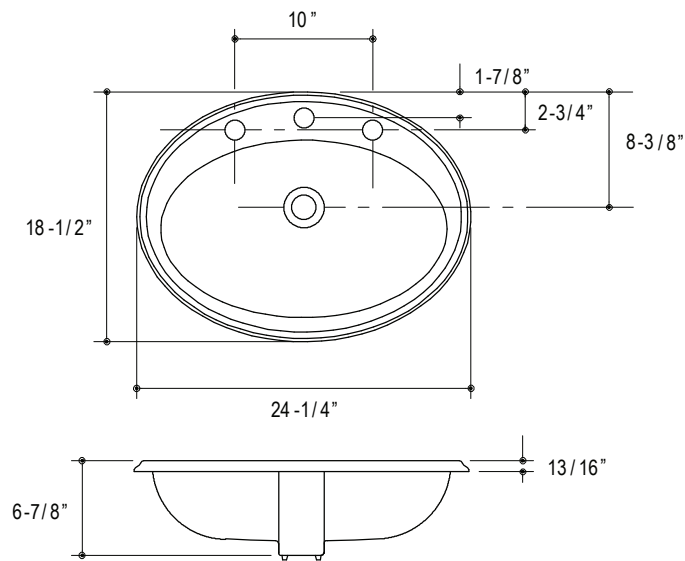

FEATURES

- *Vitreous China*
- *Available with Overflow Only*

CODES/STANDARDS APPLICABLE

Specified Model Meets or Exceeds the Following:

- ASME/ANSI A112.19.2
- CAN/CSA-B45

P20251

PRODUCT INFORMATION (P20251)		
Fixture*:	Basin Area	Water Depth
Lavatory	20" x 13"	4-1/2"
Outlet	1-1/4"	
Faucet and Spout Holes	1-7/16" D.	
* Approximate Measurements for Comparison Only		
Included Components:		
Cutout Template		116085-7

ROUGHING-IN NOTES
All Dimensions are Nominal.

SPECIFIED MODEL		
Model	Description	Finishes
P20251-00	Kalligraphos Oval Self-Rimming Basin	<input type="checkbox"/> 0 Stucco White <input type="checkbox"/> 96 Linen