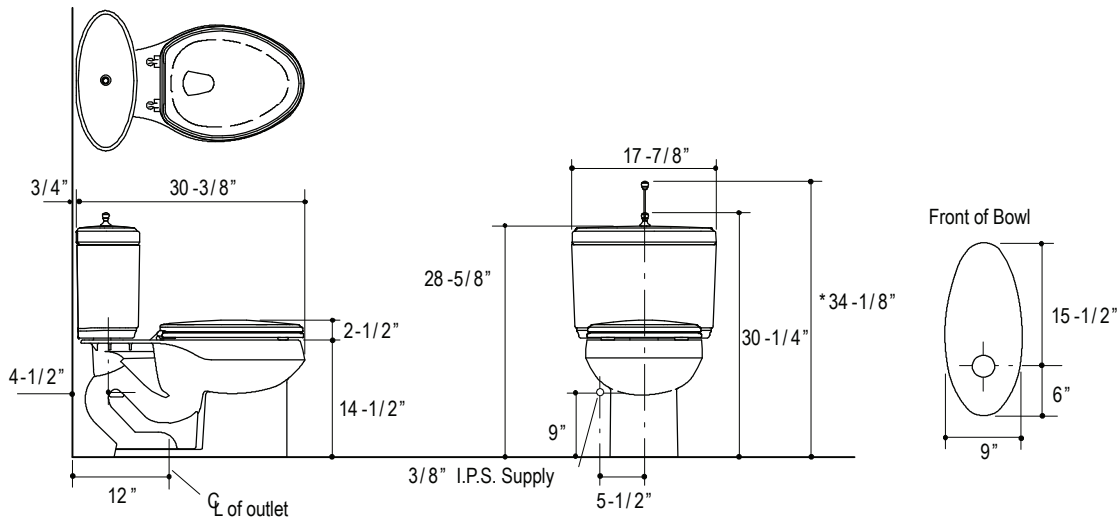

PRODUCT INFORMATION	
Gallons Per Flush	1.6 Gallons
Passageway-Glazed	2"
Water Depth from Rim	5-1/2"
Water Area	10-3/4" x 8-1/4"
Seat Post Hole Centers	5-1/2"

ROUGHING-IN NOTES
All Dimensions are Nominal.
* Indicates Maximum Lift of Trip Lever During Actuation.