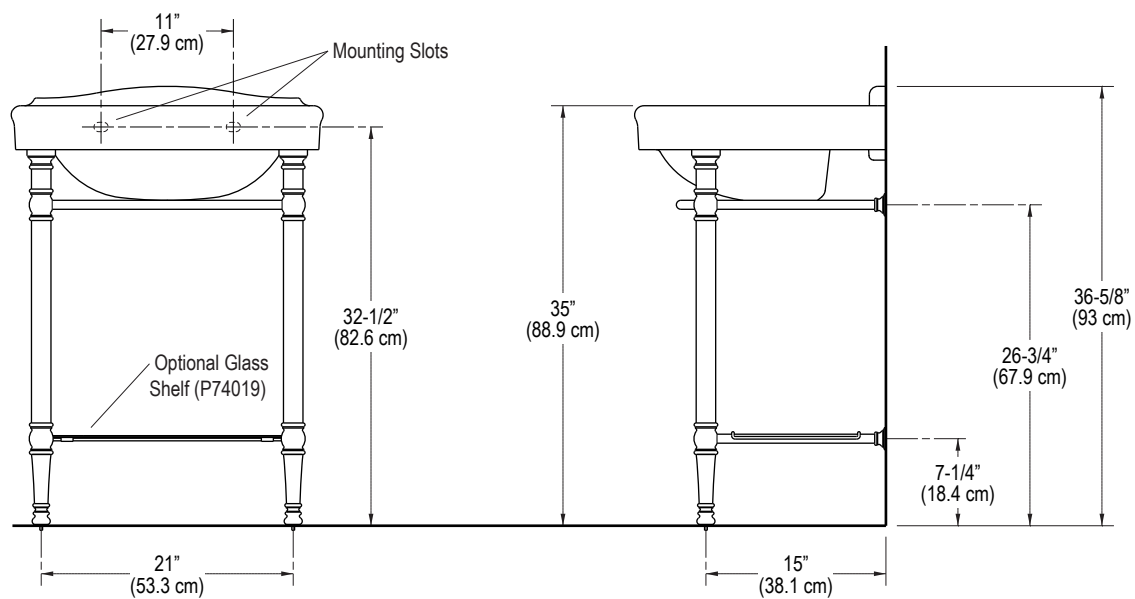

### FEATURES

- Vitreous China Top with Integral Oval Basin with Overflow.
- Integral Brass Towel Bar and Optional Glass Shelf