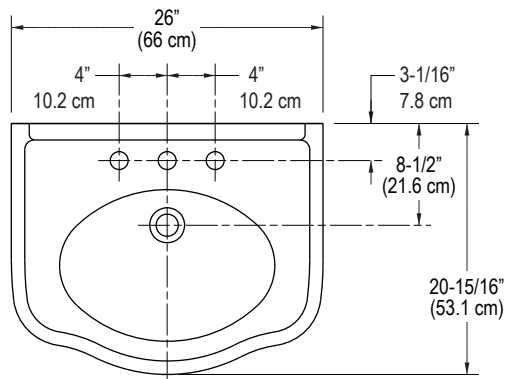

### FEATURES

- Vitreous China Top with Integral Oval Basin with Overflow.
- Integral Brass Towel Bar and Optional Glass Shelf