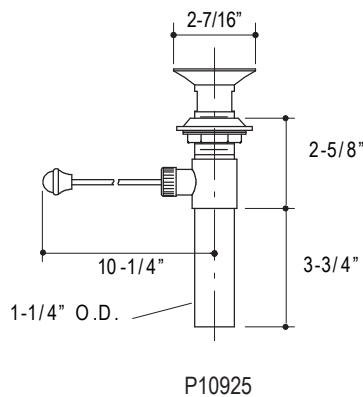

KALLISTA®

Hampstead Wall Mount Basin Set

FEATURES

- Brass Construction
- 2.2 GPM (8.3 L)
- Brass Valve Bodies
- Quarter-turn Washerless Ceramic Disc Valves
- Option of Two Handle Styles

CODES/STANDARDS APPLICABLE

Specified Model Meets or Exceeds the Following:

- NSF 61

P22101, P22201