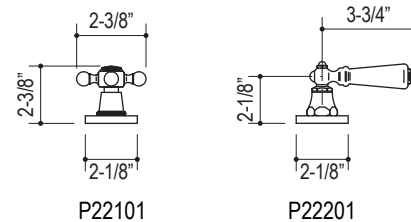

Handle Options

SPECIFIED MODEL			
Model	Description	Finishes	
P22101-00	Hampstead Wall-Mount Basin Set, Cross Handles	☐ CP Polished Chrome ☐ AG Brushed Nickel	☐ AD Nickel Silver ☐ BZ Antique Bronze
P22201-00	Hampstead Wall-Mount Basin Set, White Lever Handles	☐ CP Polished Chrome ☐ AG Brushed Nickel	☐ AD Nickel Silver ☐ BZ Antique Bronze
P22201-BL	Hampstead Wall-Mount Basin Set, Black Lever Handles	☐ CP Polished Chrome ☐ AG Brushed Nickel	☐ AD Nickel Silver ☐ BZ Antique Bronze
Optional Accessories			
P10924-XX	Hampstead Metal Lever Handle Insert (Each)	☐ CP Polished Chrome ☐ AG Brushed Nickel	☐ AD Nickel Silver ☐ BZ Antique Bronze
P10925-00	Remote Basin Waste	☐ CP Polished Chrome ☐ AG Brushed Nickel	☐ AD Nickel Silver ☐ BZ Antique Bronze

We reserve the right to make revisions without notice in the design of products or in packaging unless this right has specifically been waived at the time the order is accepted.