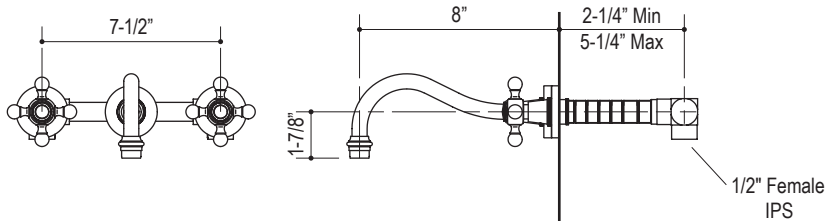

KALLISTA®

Hampstead Wall Mount Basin Set

FEATURES

- Brass Construction
- 2.2 GPM (8.3 L)
- Brass Valve Bodies
- Quarter-turn Washerless Ceramic Disc Valves
- Option of Two Handle Styles

CODES/STANDARDS APPLICABLE

Specified Model Meets or Exceeds the Following:

- NSF 61

P22101, P22201