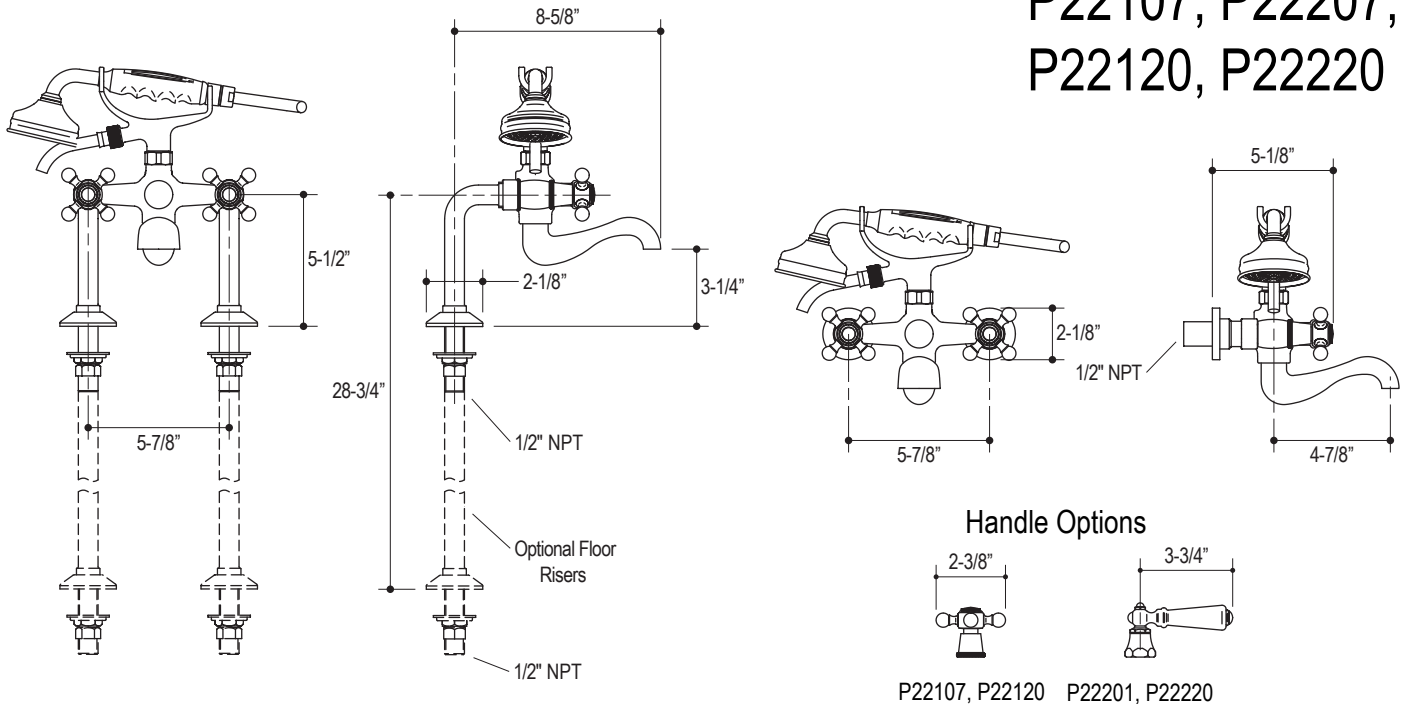

P22107, P22207,  
P22120, P22220

P22107, P22120 P22201, P22220

SPECIFIED MODEL			
Model	Description	Finishes	
P22107-00	Hampstead Deck-Mount Bath Set with Standard Spout & Handshower, Cross Handles	<input type="checkbox"/> CP Polished Chrome <input type="checkbox"/> AG Brushed Nickel	<input type="checkbox"/> AD Nickel Silver <input type="checkbox"/> BZ Antique Bronze
P22207-00	Hampstead Deck-Mount Bath Set with Standard Spout & Handshower, White Lever Handles	<input type="checkbox"/> CP Polished Chrome <input type="checkbox"/> AG Brushed Nickel	<input type="checkbox"/> AD Nickel Silver <input type="checkbox"/> BZ Antique Bronze
P22207-BL	Hampstead Deck-Mount Bath Set with Standard Spout & Handshower, Black Lever Handles	<input type="checkbox"/> CP Polished Chrome <input type="checkbox"/> AG Brushed Nickel	<input type="checkbox"/> AD Nickel Silver <input type="checkbox"/> BZ Antique Bronze
P22120-00	Hampstead Wall Bath Set with Standard Spout & Handshower, Cross Handles	<input type="checkbox"/> CP Polished Chrome <input type="checkbox"/> AG Brushed Nickel	<input type="checkbox"/> AD Nickel Silver <input type="checkbox"/> BZ Antique Bronze
P22220-BL	Hampstead Wall Bath Set with Standard Spout & Handshower, White Lever Handles	<input type="checkbox"/> CP Polished Chrome <input type="checkbox"/> AG Brushed Nickel	<input type="checkbox"/> AD Nickel Silver <input type="checkbox"/> BZ Antique Bronze
P22220-00	Hampstead Wall Bath Set with Standard Spout & Handshower, Black Lever Handles	<input type="checkbox"/> CP Polished Chrome <input type="checkbox"/> AG Brushed Nickel	<input type="checkbox"/> AD Nickel Silver <input type="checkbox"/> BZ Antique Bronze
Optional Accessory			
P22109-00	Bath Set Floor Risers	<input type="checkbox"/> CP Polished Chrome <input type="checkbox"/> AG Brushed Nickel	<input type="checkbox"/> AD Nickel Silver <input type="checkbox"/> BZ Antique Bronze
P22110-00	Floor Riser Attachment	<input type="checkbox"/> CP Polished Chrome <input type="checkbox"/> AG Brushed Nickel	<input type="checkbox"/> AD Nickel Silver <input type="checkbox"/> BZ Antique Bronze
P10924-XX	Hampstead Metal Lever Handle Insert (Each)	<input type="checkbox"/> CP Polished Chrome <input type="checkbox"/> AG Brushed Nickel	<input type="checkbox"/> AD Nickel Silver <input type="checkbox"/> BZ Antique Bronze