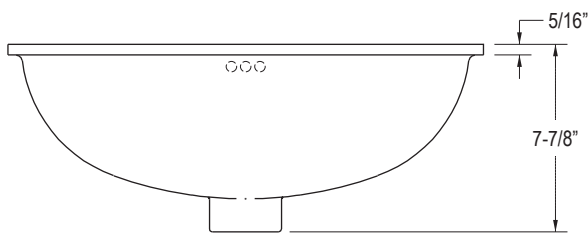

FEATURES

- Vitreous China
- Undercounter Mounting
- Includes Mounting Hardware
- Available with Overflow Only
- Glazed Underside

PRODUCT INFORMATION			
Fixture*:	Basin Area	Water Depth	
Lavatory	17-5/8" x 13-1/4"	6"	
Outlet	1-3/4"		
*Approximate Measurements for Comparison Only			
Included Components: Basin Clamp Assembly			
Cutout Template		1061445-7-A	

ROUGHING-IN NOTES
All Dimensions are Nominal.
Supplied Basin Clamp Assemblies Require 1" Minimum Countertop Thickness. Installer Must Supply Anchors for Thinner Countertops.

SPECIFIED MODEL			
Model	Description	Finishes	
P72023-00	Hampstead Undercounter Basin	<input type="checkbox"/> 0 Stucco White	<input type="checkbox"/> 96 Linen