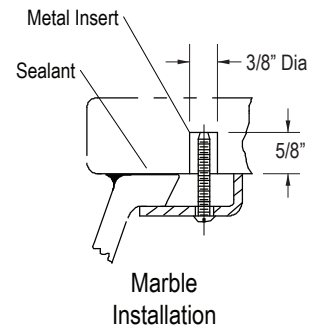

FEATURES

- Vitreous China
- Undercounter Mounting
- Includes Mounting Hardware
- Available with Overflow Only
- Glazed Underside

PRODUCT INFORMATION			
Fixture*:	Basin Area	Water Depth	
Lavatory	17-5/8" x 13-1/4"	6"	
Outlet	1-3/4"		
*Approximate Measurements for Comparison Only			
Included Components: Basin Clamp Assembly			
Cutout Template		1061445-7-A	

ROUGHING-IN NOTES
All Dimensions are Nominal.
Supplied Basin Clamp Assemblies Require 1" Minimum Countertop Thickness. Installer Must Supply Anchors for Thinner Countertops.

SPECIFIED MODEL			
Model	Description	Finishes	
P72023-00	Hampstead Undercounter Basin	<input type="checkbox"/> 0 Stucco White	<input type="checkbox"/> 96 Linen