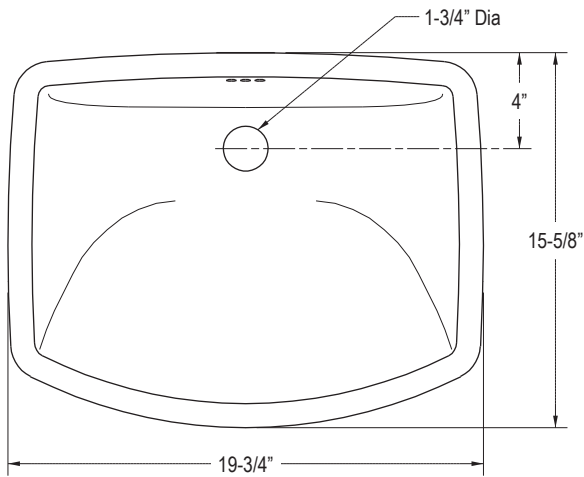

FEATURES

- Vitreous China
- Undercounter Mounting
- Includes Mounting Hardware
- Available with Overflow Only
- Glazed Underside

PRODUCT INFORMATION			
Fixture*:	Basin Area	Water Depth	
Lavatory	17-5/8" x 13-1/4"	6"	
Outlet	1-3/4"		
*Approximate Measurements for Comparison Only			
Included Components: Basin Clamp Assembly			
Cutout Template		1061445-7-A	

ROUGHING-IN NOTES
All Dimensions are Nominal.
Supplied Basin Clamp Assemblies Require 1" Minimum Countertop Thickness. Installer Must Supply Anchors for Thinner Countertops.

SPECIFIED MODEL			
Model	Description	Finishes	
P72023-00	Hampstead Undercounter Basin	<input type="checkbox"/> 0 Stucco White	<input type="checkbox"/> 96 Linen