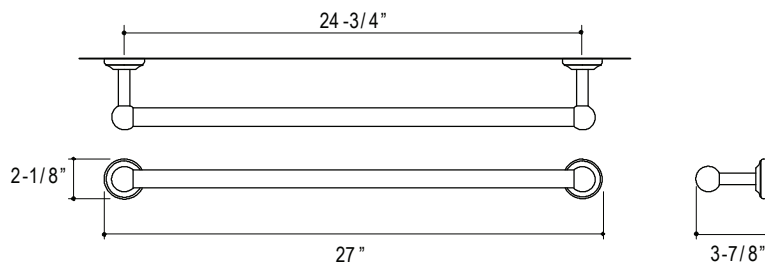

### FEATURES

Accessories

- Brass Construction
- Concealed Mounting

P30700, P30701  
P30709

P30700-00

P30709-00

P30701-00

SPECIFIED MODEL		
Model	Description	Finishes
P30700-00	Hampstead Towel Bar, 12"	<input type="checkbox"/> CP Polished Chrome <input type="checkbox"/> AG Brushed Nickel <input type="checkbox"/> AD Nickel Silver <input type="checkbox"/> BZ Antique Bronze
P30701-00	Hampstead Towel Bar, 24"	<input type="checkbox"/> CP Polished Chrome <input type="checkbox"/> AG Brushed Nickel <input type="checkbox"/> AD Nickel Silver <input type="checkbox"/> BZ Antique Bronze
P30709-00	Hampstead Glass Wall Shelf	<input type="checkbox"/> CP Polished Chrome <input type="checkbox"/> AG Brushed Nickel <input type="checkbox"/> AD Nickel Silver <input type="checkbox"/> BZ Antique Bronze