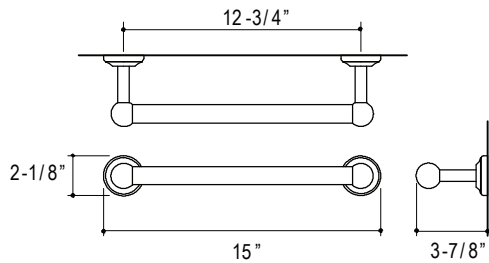

### FEATURES

Accessories

- Brass Construction
- Concealed Mounting

P30700, P30701  
P30709

P30700-00

P30709-00

P30701-00

SPECIFIED MODEL		
Model	Description	Finishes
P30700-00	Hampstead Towel Bar, 12"	<input type="checkbox"/> CP Polished Chrome <input type="checkbox"/> AG Brushed Nickel <input type="checkbox"/> AD Nickel Silver <input type="checkbox"/> BZ Antique Bronze
P30701-00	Hampstead Towel Bar, 24"	<input type="checkbox"/> CP Polished Chrome <input type="checkbox"/> AG Brushed Nickel <input type="checkbox"/> AD Nickel Silver <input type="checkbox"/> BZ Antique Bronze
P30709-00	Hampstead Glass Wall Shelf	<input type="checkbox"/> CP Polished Chrome <input type="checkbox"/> AG Brushed Nickel <input type="checkbox"/> AD Nickel Silver <input type="checkbox"/> BZ Antique Bronze