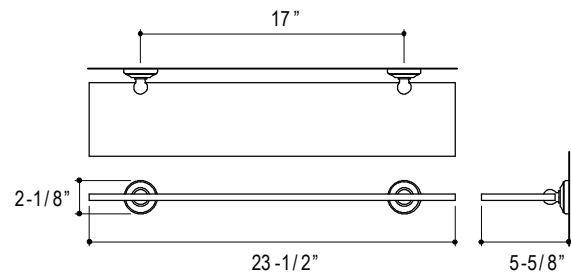

### FEATURES

Accessories

- Brass Construction
- Concealed Mounting

P30700, P30701  
P30709

P30700-00

P30709-00

P30701-00

SPECIFIED MODEL		
Model	Description	Finishes
P30700-00	Hampstead Towel Bar, 12"	<input type="checkbox"/> CP Polished Chrome <input type="checkbox"/> AG Brushed Nickel <input type="checkbox"/> AD Nickel Silver <input type="checkbox"/> BZ Antique Bronze
P30701-00	Hampstead Towel Bar, 24"	<input type="checkbox"/> CP Polished Chrome <input type="checkbox"/> AG Brushed Nickel <input type="checkbox"/> AD Nickel Silver <input type="checkbox"/> BZ Antique Bronze
P30709-00	Hampstead Glass Wall Shelf	<input type="checkbox"/> CP Polished Chrome <input type="checkbox"/> AG Brushed Nickel <input type="checkbox"/> AD Nickel Silver <input type="checkbox"/> BZ Antique Bronze