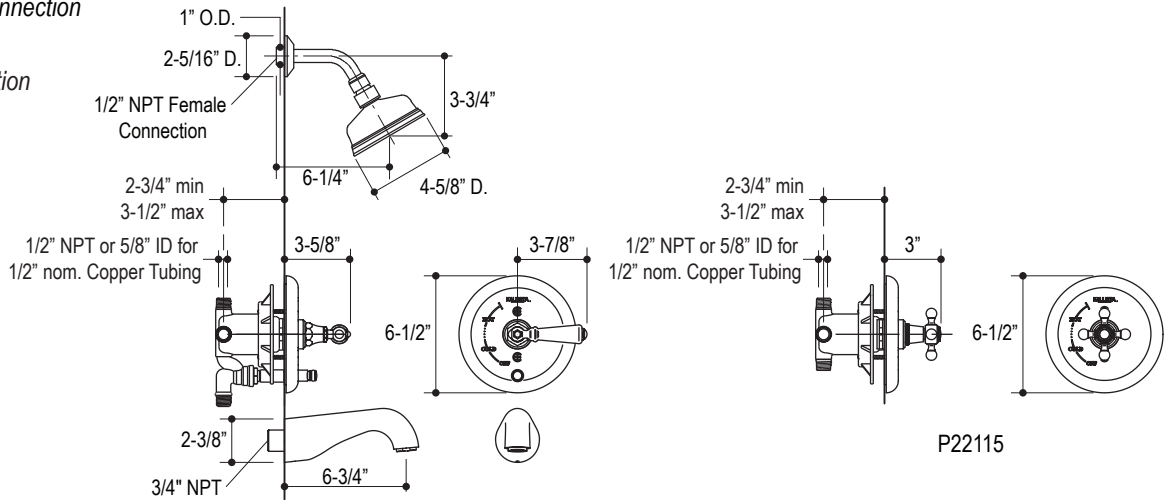

KALLISTA

Hampstead Showerhead, Wall Bath Spout and Pressure Balance Valve Trim

FEATURES

Showerhead

- Brass Construction
- 2.5 GPM
- 1/2"-14 NPT Connection

Pressure Balance

- Brass Construction
- 1/2" Inlet

CODES/STANDARDS APPLICABLE

Specified Model Meets or Exceeds the Following:

- ASSE/ANSI 1016 (Valve Only)

P21431, P22115, P22215
P22116, P22216, P22224

SPECIFIED MODEL			
Model	Description	Finishes	
P21431-00	Hampstead Showerhead with Arm	☐ CP Polished Chrome ☐ AG Brushed Nickel	☐ AD Nickel Silver ☐ BZ Antique Bronze
P22115-XX	Hampstead Pressure Balance Wall Bath Valve Trim, Cross Handle	☐ CP Polished Chrome ☐ AG Brushed Nickel	☐ AD Nickel Silver ☐ BZ Antique Bronze
P22215-XX	Hampstead Pressure Balance Wall Bath Valve Trim, White Lever Handle	☐ CP Polished Chrome ☐ AG Brushed Nickel	☐ AD Nickel Silver ☐ BZ Antique Bronze
P22215-BX	Hampstead Pressure Balance Wall Bath Valve Trim, Black Lever Handle	☐ CP Polished Chrome ☐ AG Brushed Nickel	☐ AD Nickel Silver ☐ BZ Antique Bronze
P22116-XX	Hampstead Pressure Balance Valve Trim with Diverter, Cross Handle	☐ CP Polished Chrome ☐ AG Brushed Nickel	☐ AD Nickel Silver ☐ BZ Antique Bronze
P22216-XX	Hampstead Pressure Balance Valve Trim with Diverter, White Lever Handle	☐ CP Polished Chrome ☐ AG Brushed Nickel	☐ AD Nickel Silver ☐ BZ Antique Bronze
P22216-BX	Hampstead Pressure Balance Valve Trim with Diverter, Black Lever Handle	☐ CP Polished Chrome ☐ AG Brushed Nickel	☐ AD Nickel Silver ☐ BZ Antique Bronze
P22224-00	Hampstead Wall Bath Spout	☐ CP Polished Chrome ☐ AG Brushed Nickel	☐ AD Nickel Silver ☐ BZ Antique Bronze
Required Accessory			
P19300-BB	Rough-in for P22115 & P22215	☐ NA	
P19300-WS	Rough-in with Stops for P22115 & P22215	☐ NA	
P29303-BB	High-flow Rough-in for P22115 & P22215	☐ NA	
P19301-BB	Rough-in for P22116 & P22216	☐ NA	
P19301-WS	Rough-in with Stops for P22116 & P22216	☐ NA	
Optional Accessory			
P10924-XX	Hampstead Metal Lever Handle Insert (Each)	☐ CP Polished Chrome ☐ AG Brushed Nickel	☐ AD Nickel Silver ☐ BZ Antique Bronze

We reserve the right to make revisions without notice in the design of products or in packaging unless this right has specifically been waived at the time the order is accepted.