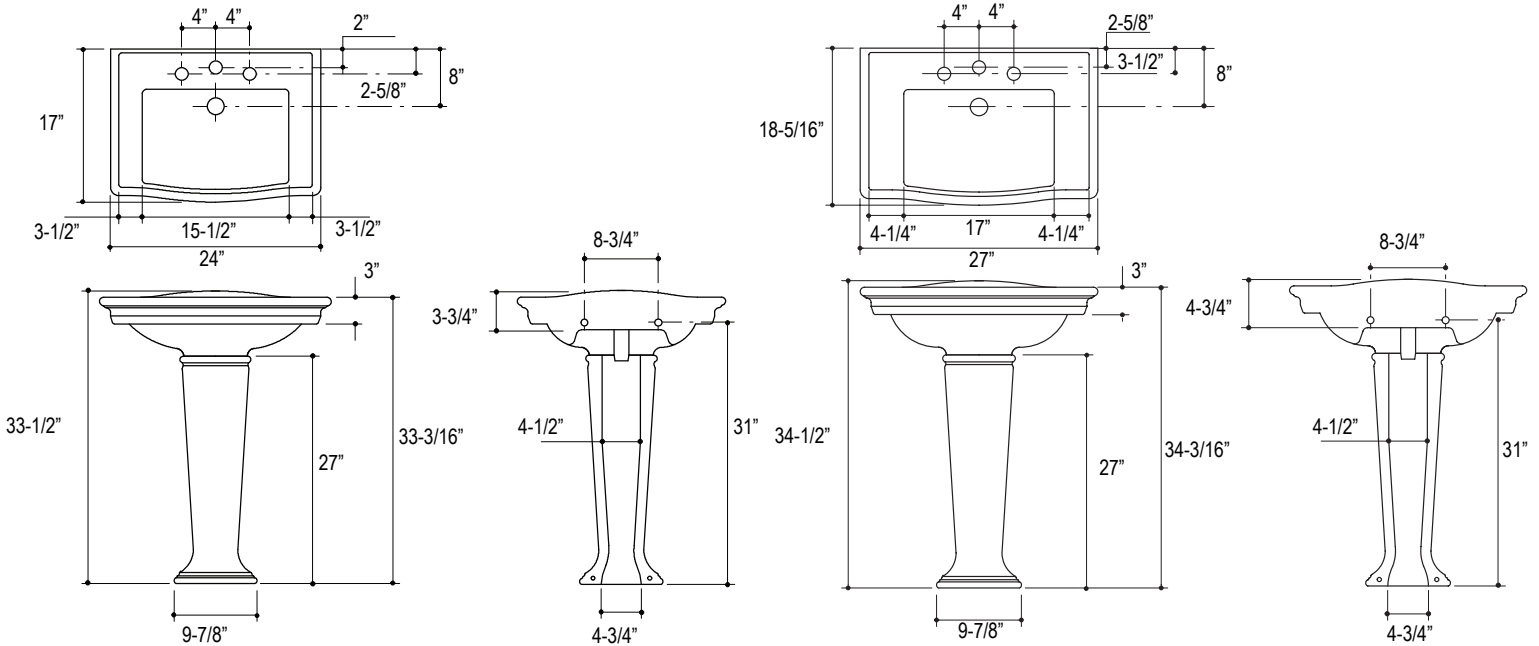

KALLISTA®

Hampstead 24" & 27" Pedestal

CODES/STANDARDS APPLICABLE

Specified Model Meets or Exceeds the Following:

- ASME /ANSI A112.19.2 M

(24") P72018, P72022, Combo P72021

(27") P72017, P72018, Combo P72016

PRODUCT INFORMATION (72021)		
Fixture*:	Basin Area	Water Depth
Lavatory	15-1/2" x 11-3/4"	4-1/2"
Outlet	1-13/16" D	
Faucet and Spout Holes	1-1/2" D.	
* Approximate Measurements for Comparison Only		

PRODUCT INFORMATION (72016)		
Fixture*:	Basin Area	Water Depth
Lavatory	17" x 11-3/4"	5"
Outlet	1-13/16" D	
Faucet and Spout Holes	1-1/2" D.	
* Approximate Measurements for Comparison Only		

ROUGHING-IN NOTES

All Dimensions are Nominal.

SPECIFIED MODEL

Model	Description	Finishes	
P72017-00	Hampstead 27" Basin	<input type="checkbox"/> 0 Stucco White	<input type="checkbox"/> 96 Linen
P72018-00	Hampstead Pedestal	<input type="checkbox"/> 0 Stucco White	<input type="checkbox"/> 96 Linen
P72022-00	Hampstead 24" Basin	<input type="checkbox"/> 0 Stucco White	<input type="checkbox"/> 96 Linen