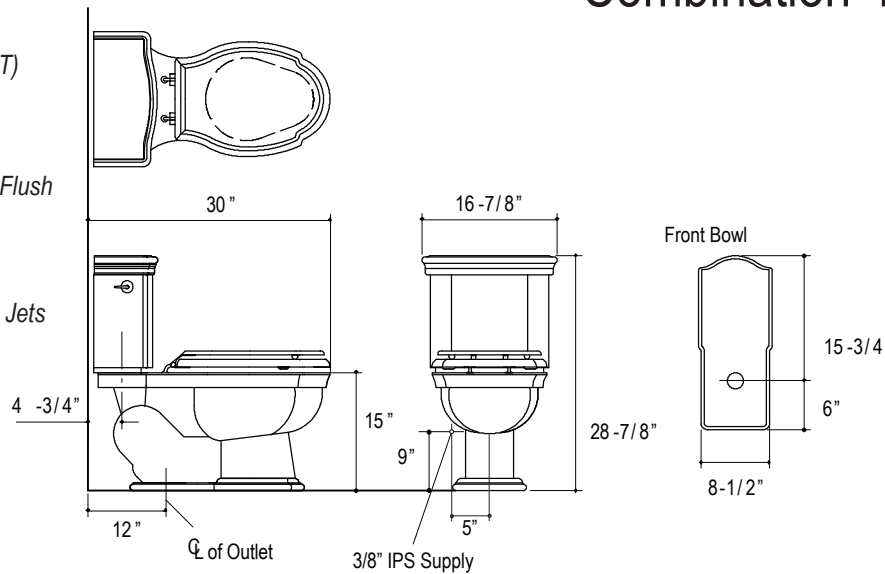

CODES/STANDARDS APPLICABLE

Specified Model Meets or Exceeds the Following:

- ASME/ANSI A112.19.2M
- ASME/ANSI A112.19.6M
- Energy Policy Act of 1992 (EPACT)

P70151, P70052
Combination P70150

FEATURES

- High-Performance Toilet / Luxury Flush
- 1.6 Gallon
- 2 1/8" Fully Glazed Trapway
- Complete Quiet Flush
- Open Rim System with Dual Rim Jets

PRODUCT INFORMATION	
Gallons Per Flush	1.6 Gallons
Passageway	2-1/8"
Seat Post Hole Centers	5-1/2"
Waterspot	3-5/8" x 6-1/2"

SPECIFIED MODEL			
Model	Description	Finishes	
P70151-00	Hampstead Elongated Bowl	<input type="checkbox"/> 0 Stucco White	<input type="checkbox"/> 96 Linen
P70052-00	Hampstead Tank	<input type="checkbox"/> 0 Stucco White	<input type="checkbox"/> 96 Linen
Required Accessories (pick one)			
P70053-CP	Hampstead Colored Toilet Seat with Chrome Hinges, Elongated	<input type="checkbox"/> 0 Stucco White	<input type="checkbox"/> 96 Linen
P70053-PB	Hampstead Colored Toilet Seat with Polished Brass Hinges, Elongated	<input type="checkbox"/> 0 Stucco White	<input type="checkbox"/> 96 Linen
P70053-AD	Hampstead Colored Toilet Seat with Nickel Silver Hinges, Elongated	<input type="checkbox"/> 0 Stucco White	<input type="checkbox"/> 96 Linen
P70053-AG	Hampstead Colored Toilet Seat with Brushed Nickel Hinges, Elongated	<input type="checkbox"/> 0 Stucco White	<input type="checkbox"/> 96 Linen
P70054-00	Hampstead Mahogany Seat, Elongated	<input type="checkbox"/> CP Polished Chrome	<input type="checkbox"/> AG Brushed Nickel