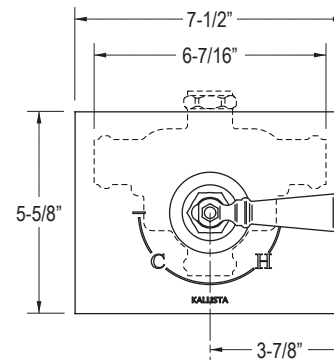

## FEATURES

P22152

- Brass Construction
- Available with Lever or Cross Handles
- Front Seal Plate Assembly

**P22152-CR**

**P22152-LV, P22152-BL**

SPECIFIED MODEL					
Model	Description	Finishes			
P22152-CR	Hampstead Horizontal Thermostatic Trim, Cross Handles	<input type="checkbox"/> CP Polished Chrome	<input type="checkbox"/> AD Nickel Silver	<input type="checkbox"/> AG Brushed Nickel	<input type="checkbox"/> BZ Bronze
P22152-LV	Hampstead Horizontal Thermostatic Trim, Lever Handles	<input type="checkbox"/> CP Polished Chrome	<input type="checkbox"/> AD Nickel Silver	<input type="checkbox"/> AG Brushed Nickel	<input type="checkbox"/> BZ Bronze
P22152-BL	Hampstead Horizontal Thermostatic Trim, Black Lever Handles	<input type="checkbox"/> CP Polished Chrome	<input type="checkbox"/> AD Nickel Silver	<input type="checkbox"/> AG Brushed Nickel	<input type="checkbox"/> BZ Bronze
Required Rough-in					
P29508-WS	3/4" Rough-in	<input type="checkbox"/> NA			
P29509-WS	1/2" Rough-in	<input type="checkbox"/> NA			