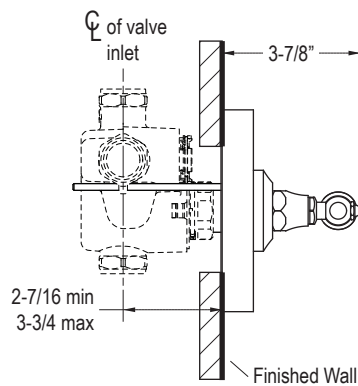

## FEATURES

P22152

- Brass Construction
- Available with Lever or Cross Handles
- Front Seal Plate Assembly

**P22152-CR**

**P22152-LV, P22152-BL**

SPECIFIED MODEL					
Model	Description	Finishes			
P22152-CR	Hampstead Horizontal Thermostatic Trim, Cross Handles	<input type="checkbox"/> CP Polished Chrome	<input type="checkbox"/> AD Nickel Silver	<input type="checkbox"/> AG Brushed Nickel	<input type="checkbox"/> BZ Bronze
P22152-LV	Hampstead Horizontal Thermostatic Trim, Lever Handles	<input type="checkbox"/> CP Polished Chrome	<input type="checkbox"/> AD Nickel Silver	<input type="checkbox"/> AG Brushed Nickel	<input type="checkbox"/> BZ Bronze
P22152-BL	Hampstead Horizontal Thermostatic Trim, Black Lever Handles	<input type="checkbox"/> CP Polished Chrome	<input type="checkbox"/> AD Nickel Silver	<input type="checkbox"/> AG Brushed Nickel	<input type="checkbox"/> BZ Bronze
Required Rough-in					
P29508-WS	3/4" Rough-in	<input type="checkbox"/> NA			
P29509-WS	1/2" Rough-in	<input type="checkbox"/> NA			