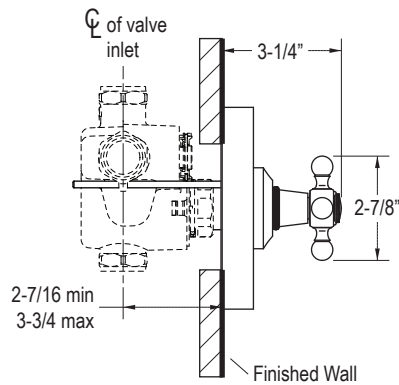

## FEATURES

P22152

- Brass Construction
- Available with Lever or Cross Handles
- Front Seal Plate Assembly

**P22152-CR**

**P22152-LV, P22152-BL**

SPECIFIED MODEL					
Model	Description	Finishes			
P22152-CR	Hampstead Horizontal Thermostatic Trim, Cross Handles	<input type="checkbox"/> CP Polished Chrome	<input type="checkbox"/> AD Nickel Silver	<input type="checkbox"/> AG Brushed Nickel	<input type="checkbox"/> BZ Bronze
P22152-LV	Hampstead Horizontal Thermostatic Trim, Lever Handles	<input type="checkbox"/> CP Polished Chrome	<input type="checkbox"/> AD Nickel Silver	<input type="checkbox"/> AG Brushed Nickel	<input type="checkbox"/> BZ Bronze
P22152-BL	Hampstead Horizontal Thermostatic Trim, Black Lever Handles	<input type="checkbox"/> CP Polished Chrome	<input type="checkbox"/> AD Nickel Silver	<input type="checkbox"/> AG Brushed Nickel	<input type="checkbox"/> BZ Bronze
Required Rough-in					
P29508-WS	3/4" Rough-in	<input type="checkbox"/> NA			
P29509-WS	1/2" Rough-in	<input type="checkbox"/> NA			