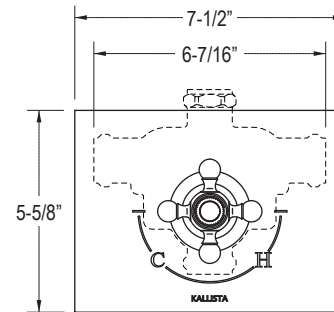

## FEATURES

P22152

- Brass Construction
- Available with Lever or Cross Handles
- Front Seal Plate Assembly

**P22152-CR**

**P22152-LV, P22152-BL**

SPECIFIED MODEL					
Model	Description	Finishes			
P22152-CR	Hampstead Horizontal Thermostatic Trim, Cross Handles	<input type="checkbox"/> CP Polished Chrome	<input type="checkbox"/> AD Nickel Silver	<input type="checkbox"/> AG Brushed Nickel	<input type="checkbox"/> BZ Bronze
P22152-LV	Hampstead Horizontal Thermostatic Trim, Lever Handles	<input type="checkbox"/> CP Polished Chrome	<input type="checkbox"/> AD Nickel Silver	<input type="checkbox"/> AG Brushed Nickel	<input type="checkbox"/> BZ Bronze
P22152-BL	Hampstead Horizontal Thermostatic Trim, Black Lever Handles	<input type="checkbox"/> CP Polished Chrome	<input type="checkbox"/> AD Nickel Silver	<input type="checkbox"/> AG Brushed Nickel	<input type="checkbox"/> BZ Bronze
Required Rough-in					
P29508-WS	3/4" Rough-in	<input type="checkbox"/> NA			
P29509-WS	1/2" Rough-in	<input type="checkbox"/> NA			