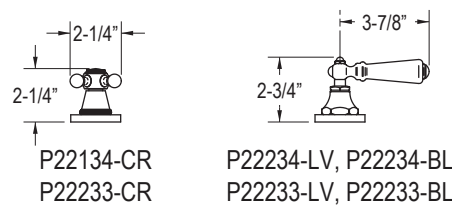

SPECIFIED MODEL

Model	Description	Finishes			
P22134-CR	Hampstead Deck-mounted Bath Set with Traditional Spout & Handshower, Cross Handles	☐ CP Polished Chrome	☐ AD Nickel Silver	☐ AG Brushed Nickel	☐ BZ Antique Bronze
P22234-LV	Hampstead Deck-mounted Bath Set with Traditional Spout & Handshower, White Lever Handles	☐ CP Polished Chrome	☐ AD Nickel Silver	☐ AG Brushed Nickel	☐ BZ Antique Bronze
P22234-BL	Hampstead Deck-mounted Bath Set with Traditional Spout & Handshower, Black Lever Handles	☐ CP Polished Chrome	☐ AD Nickel Silver	☐ AG Brushed Nickel	☐ BZ Antique Bronze
P22233-CR	Hampstead Deck-mounted Bath Set with Long Traditional Spout & Handshower, Cross Handles	☐ CP Polished Chrome	☐ AD Nickel Silver	☐ AG Brushed Nickel	☐ BZ Antique Bronze
P22233-LV	Hampstead Deck-mounted Bath Set with Long Traditional Spout & Handshower, White Lever Handles	☐ CP Polished Chrome	☐ AD Nickel Silver	☐ AG Brushed Nickel	☐ BZ Antique Bronze
P22233-BL	Hampstead Deck-mounted Bath Set with Long Traditional Spout & Handshower, Black Lever Handles	☐ CP Polished Chrome	☐ AD Nickel Silver	☐ AG Brushed Nickel	☐ BZ Antique Bronze
Optional Accessories					
P10924-XX	Hampstead Metal Lever Handle Insert (Each)	☐ NA			

We reserve the right to make revisions without notice in the design of products or in packaging unless this right has specifically been waived at the time the order is accepted.