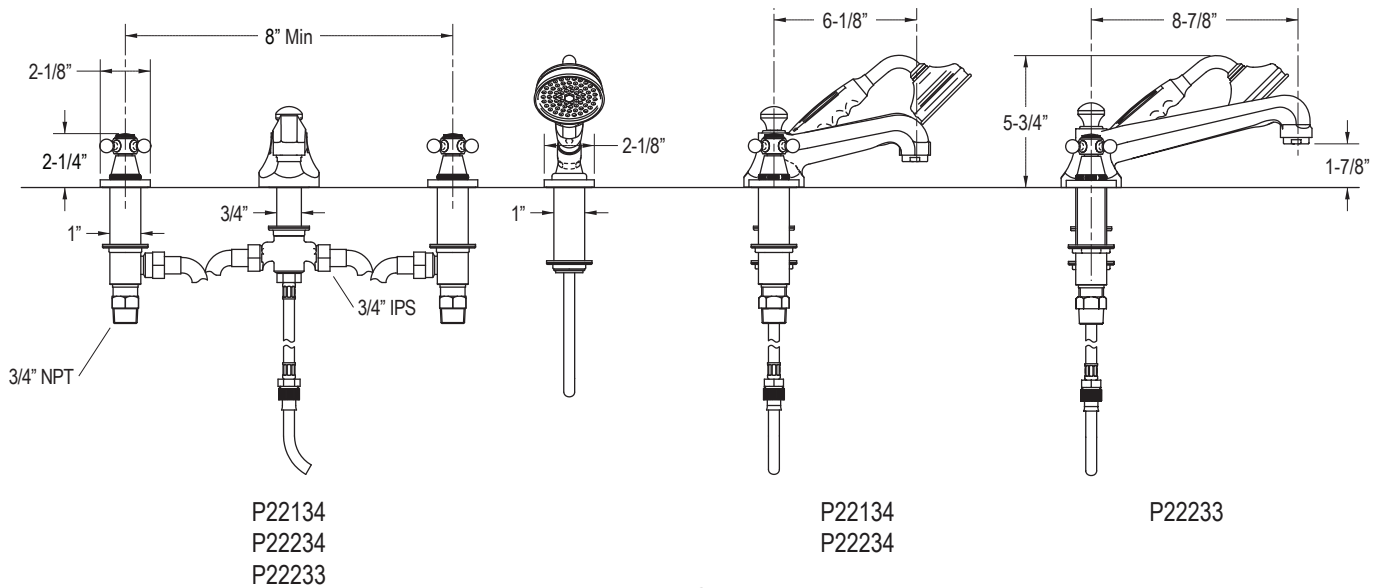

KALLISTA®

Hampstead Deck-mounted Bath Set with Handshower

FEATURES

- Two-handle, Deck-mounted Bath Faucet Trim with Diverter, Includes Handshower and Valve
- 2.5 Gallons Per Minute Flow Rate for Handshower
- Solid Brass Construction for Durability and Reliability
- Quarter-turn Washerless Ceramic Disc Valves
- Complements the Hampstead Collection

CODES/STANDARDS APPLICABLE

1. Specified Model Meets or Exceeds the Following:
2. ADA (Lever Handles)

P22134, P22234,
P22233

Handle Options