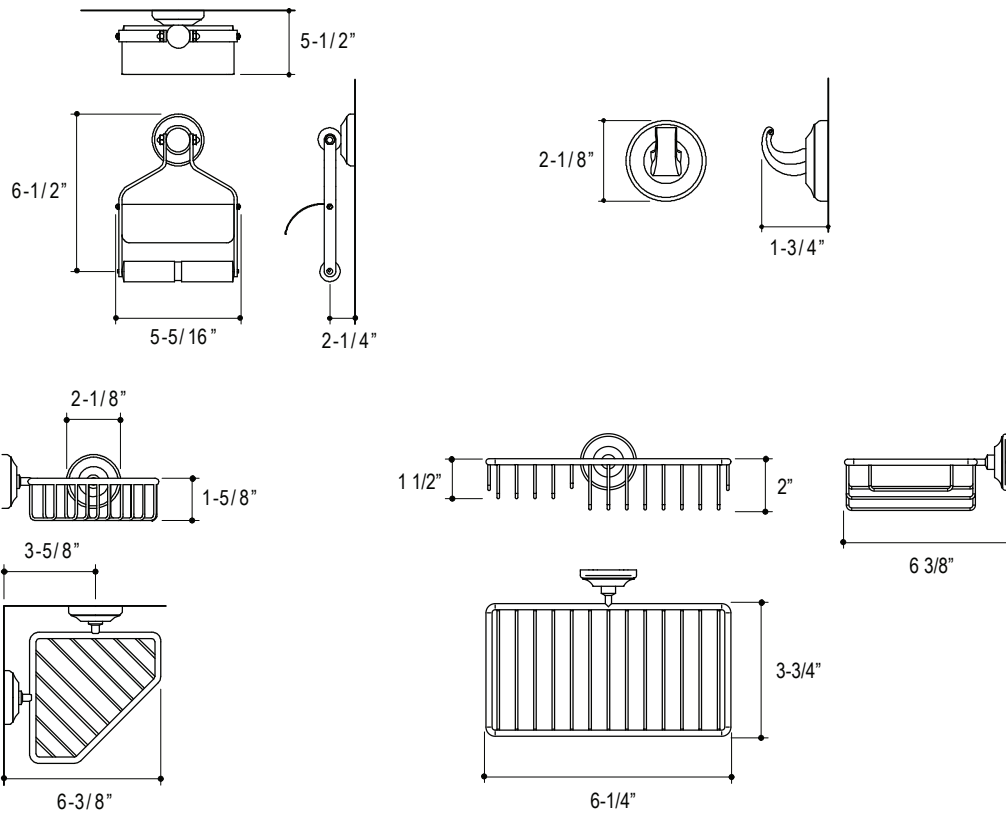

KALLISTA®

Hampstead Bathroom Accessories

FEATURES

- Brass Construction
- Concealed Mounting

P30706, P30708
P30720, P30722

SPECIFIED MODEL

Model	Description	Finishes	
P30706-00	Hampstead Robe Hook	<input type="checkbox"/> CP Polished Chrome <input type="checkbox"/> AG Brushed Nickel	<input type="checkbox"/> AD Nickel Silver <input type="checkbox"/> BZ Antique Bronze
P30708-00	Hampstead Toilet Tissue Holder	<input type="checkbox"/> CP Polished Chrome <input type="checkbox"/> AG Brushed Nickel	<input type="checkbox"/> AD Nickel Silver <input type="checkbox"/> BZ Antique Bronze
P30720-00	Hampstead Soap Basket	<input type="checkbox"/> CP Polished Chrome <input type="checkbox"/> AG Brushed Nickel	<input type="checkbox"/> AD Nickel Silver <input type="checkbox"/> BZ Antique Bronze
P30722-00	Hampstead Corner Soap Basket	<input type="checkbox"/> CP Polished Chrome <input type="checkbox"/> AG Brushed Nickel	<input type="checkbox"/> AD Nickel Silver <input type="checkbox"/> BZ Antique Bronze