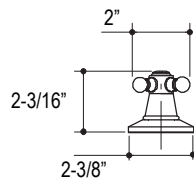

FEATURES

Basin Set

- Brass Construction
- Flexible Connections
- 2.2 GPM (8.3L)
- Brass Valve Bodies
- Quarter-turn Washerless Ceramic Disc Valves

CODES/STANDARDS APPLICABLE

Specified Model Meets or Exceeds the Following:

- NSF 61
- ADA

P22121, P22221

Handle Options

P22121

P22221

SPECIFIED MODEL			
Model	Description	Finishes	
P22121-00	Hampstead Basin Set with Victorian Spout, Cross Handles	<input type="checkbox"/> CP Polished Chrome <input type="checkbox"/> AG Brushed Nickel	<input type="checkbox"/> AD Nickel Silver <input type="checkbox"/> BZ Antique Bronze
P22221-00	Hampstead Basin Set with Victorian Spout, White Lever Handles	<input type="checkbox"/> CP Polished Chrome <input type="checkbox"/> AG Brushed Nickel	<input type="checkbox"/> AD Nickel Silver <input type="checkbox"/> BZ Antique Bronze
P22221-BL	Hampstead Basin Set with Victorian Spout, Black Lever Handles	<input type="checkbox"/> CP Polished Chrome <input type="checkbox"/> AG Brushed Nickel	<input type="checkbox"/> AD Nickel Silver <input type="checkbox"/> BZ Antique Bronze
Optional Accessory			
P10924-XX	Hampstead Metal Lever Handle Insert (Each)	<input type="checkbox"/> CP Polished Chrome <input type="checkbox"/> AG Brushed Nickel	<input type="checkbox"/> AD Nickel Silver <input type="checkbox"/> BZ Antique Bronze