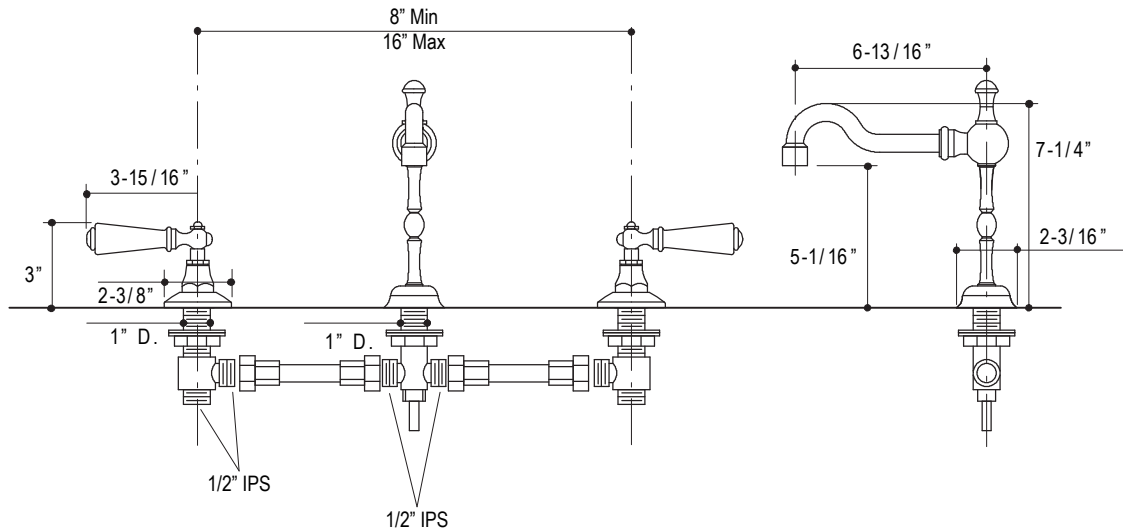

FEATURES

Basin Set

- Brass Construction
- Flexible Connections
- 2.2 GPM (8.3L)
- Brass Valve Bodies
- Quarter-turn Washerless Ceramic Disc Valves

CODES/STANDARDS APPLICABLE

Specified Model Meets or Exceeds the Following:

- NSF 61
- ADA

P22121, P22221

Handle Options

P22121

P22221

SPECIFIED MODEL			
Model	Description	Finishes	
P22121-00	Hampstead Basin Set with Victorian Spout, Cross Handles	<input type="checkbox"/> CP Polished Chrome <input type="checkbox"/> AG Brushed Nickel	<input type="checkbox"/> AD Nickel Silver <input type="checkbox"/> BZ Antique Bronze
P22221-00	Hampstead Basin Set with Victorian Spout, White Lever Handles	<input type="checkbox"/> CP Polished Chrome <input type="checkbox"/> AG Brushed Nickel	<input type="checkbox"/> AD Nickel Silver <input type="checkbox"/> BZ Antique Bronze
P22221-BL	Hampstead Basin Set with Victorian Spout, Black Lever Handles	<input type="checkbox"/> CP Polished Chrome <input type="checkbox"/> AG Brushed Nickel	<input type="checkbox"/> AD Nickel Silver <input type="checkbox"/> BZ Antique Bronze
Optional Accessory			
P10924-XX	Hampstead Metal Lever Handle Insert (Each)	<input type="checkbox"/> CP Polished Chrome <input type="checkbox"/> AG Brushed Nickel	<input type="checkbox"/> AD Nickel Silver <input type="checkbox"/> BZ Antique Bronze