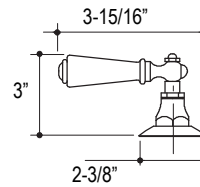

FEATURES

Basin Set

- Brass Construction
- Flexible Connections
- 2.2 GPM (8.3L)
- Brass Valve Bodies
- Quarter-turn Washerless Ceramic Disc Valves

CODES/STANDARDS APPLICABLE

Specified Model Meets or Exceeds the Following:

- NSF 61
- ADA

P22121, P22221

Handle Options

P22121

P22221

SPECIFIED MODEL			
Model	Description	Finishes	
P22121-00	Hampstead Basin Set with Victorian Spout, Cross Handles	<input type="checkbox"/> CP Polished Chrome <input type="checkbox"/> AG Brushed Nickel	<input type="checkbox"/> AD Nickel Silver <input type="checkbox"/> BZ Antique Bronze
P22221-00	Hampstead Basin Set with Victorian Spout, White Lever Handles	<input type="checkbox"/> CP Polished Chrome <input type="checkbox"/> AG Brushed Nickel	<input type="checkbox"/> AD Nickel Silver <input type="checkbox"/> BZ Antique Bronze
P22221-BL	Hampstead Basin Set with Victorian Spout, Black Lever Handles	<input type="checkbox"/> CP Polished Chrome <input type="checkbox"/> AG Brushed Nickel	<input type="checkbox"/> AD Nickel Silver <input type="checkbox"/> BZ Antique Bronze
Optional Accessory			
P10924-XX	Hampstead Metal Lever Handle Insert (Each)	<input type="checkbox"/> CP Polished Chrome <input type="checkbox"/> AG Brushed Nickel	<input type="checkbox"/> AD Nickel Silver <input type="checkbox"/> BZ Antique Bronze