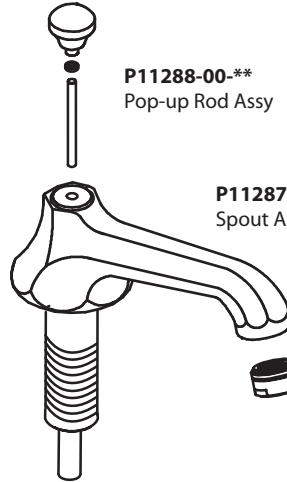

KALLISTA®

Service Parts

Hampstead Basin Set Traditional Spout

P22130-CR-**

P22230-LV-**

AD, AG, BZ, CP

P22135-RX-**
Hot Cross Handle
and Valve Assy

P22135-RY-**
Cold Cross Handle
and Valve Assy

P19019-RX-0
Hot Basin Cartridge

P19006-RX-0
Hot Basin Rough
(Includes Cartridge)

P11288-00-**
Pop-up Rod Assy

P11287-00-**
Spout Assy w/ Aerator

P11237-00-**
Aerator Assy

P22235-RX-**
Hot Lever Handle
and Valve Assy

P22235-RY-**
Cold Lever Handle
and Valve Assy

P19019-RY-0
Cold Basin Cartridge

P19006-RY-0
Cold Basin Rough
(Includes Cartridge)

P1034823-00-0
Basin Hardware Assy
(Spout & Rough)

P19208-00-0
Flex Hose

P21603-00-0
Tee Assy