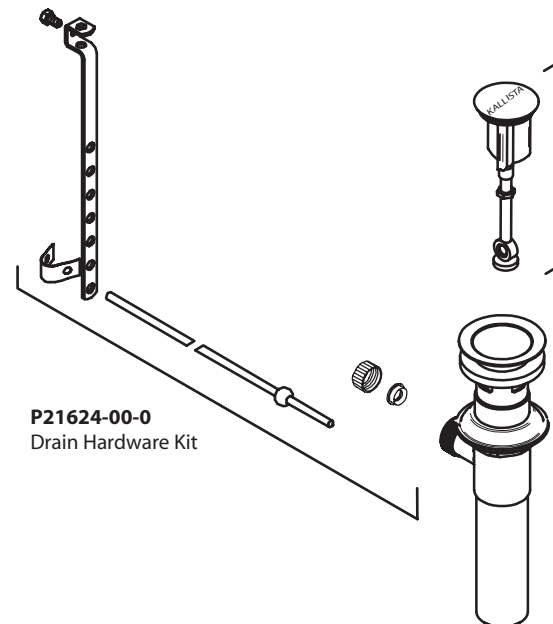

P10192-00-**
Stopper Assy

P21624-00-0
Drain Hardware Kit