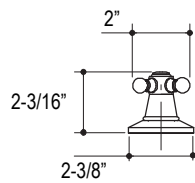

FEATURES

- Brass Construction
- Flexible Connections
- 2.2 GPM (8.3 L)
- Brass Valve Bodies
- Quarter-turn Washerless Ceramic Disc Valves

CODES/STANDARDS APPLICABLE

Specified Model Meets or Exceeds the Following:

- ADA
- NSF 61

P22130, P22230

Handle Options

P22130

P22230

SPECIFIED MODEL			
Model	Description	Finishes	
P22130-CR	Hampstead Basin Set with Traditional Spout, Cross Handles	<input type="checkbox"/> CP Polished Chrome <input type="checkbox"/> AG Brushed Nickel	<input type="checkbox"/> AD Nickel Silver <input type="checkbox"/> BZ Antique Bronze
P22230-LV	Hampstead Basin Set with Traditional Spout, White Lever Handles	<input type="checkbox"/> CP Polished Chrome <input type="checkbox"/> AG Brushed Nickel	<input type="checkbox"/> AD Nickel Silver <input type="checkbox"/> BZ Antique Bronze
P22230-BL	Hampstead Basin Set with Traditional Spout, Black Lever Handles	<input type="checkbox"/> CP Polished Chrome <input type="checkbox"/> AG Brushed Nickel	<input type="checkbox"/> AD Nickel Silver <input type="checkbox"/> BZ Antique Bronze
Optional Accessory			
P10924-XX	Hampstead Metal Lever Handle Insert (Each)	<input type="checkbox"/> CP Polished Chrome <input type="checkbox"/> AG Brushed Nickel	<input type="checkbox"/> AD Nickel Silver <input type="checkbox"/> BZ Antique Bronze