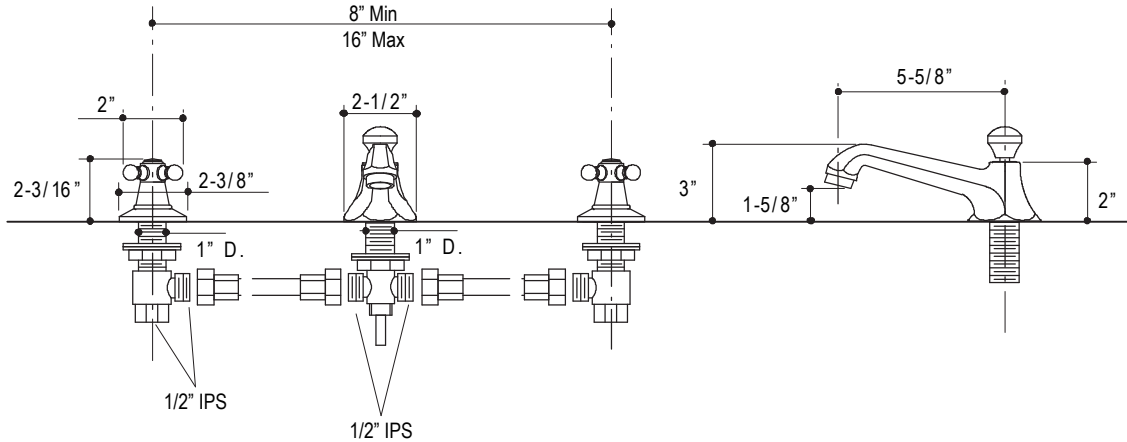

FEATURES

- Brass Construction
- Flexible Connections
- 2.2 GPM (8.3 L)
- Brass Valve Bodies
- Quarter-turn Washerless Ceramic Disc Valves

CODES/STANDARDS APPLICABLE

Specified Model Meets or Exceeds the Following:

- ADA
- NSF 61

P22130, P22230

Handle Options

P22130

P22230

SPECIFIED MODEL			
Model	Description	Finishes	
P22130-CR	Hampstead Basin Set with Traditional Spout, Cross Handles	<input type="checkbox"/> CP Polished Chrome <input type="checkbox"/> AG Brushed Nickel	<input type="checkbox"/> AD Nickel Silver <input type="checkbox"/> BZ Antique Bronze
P22230-LV	Hampstead Basin Set with Traditional Spout, White Lever Handles	<input type="checkbox"/> CP Polished Chrome <input type="checkbox"/> AG Brushed Nickel	<input type="checkbox"/> AD Nickel Silver <input type="checkbox"/> BZ Antique Bronze
P22230-BL	Hampstead Basin Set with Traditional Spout, Black Lever Handles	<input type="checkbox"/> CP Polished Chrome <input type="checkbox"/> AG Brushed Nickel	<input type="checkbox"/> AD Nickel Silver <input type="checkbox"/> BZ Antique Bronze
Optional Accessory			
P10924-XX	Hampstead Metal Lever Handle Insert (Each)	<input type="checkbox"/> CP Polished Chrome <input type="checkbox"/> AG Brushed Nickel	<input type="checkbox"/> AD Nickel Silver <input type="checkbox"/> BZ Antique Bronze