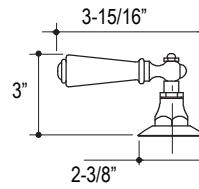

FEATURES

- Brass Construction
- Flexible Connections
- 2.2 GPM (8.3 L)
- Brass Valve Bodies
- Quarter-turn Washerless Ceramic Disc Valves

CODES/STANDARDS APPLICABLE

Specified Model Meets or Exceeds the Following:

- ADA
- NSF 61

P22130, P22230

Handle Options

P22130

P22230

SPECIFIED MODEL			
Model	Description	Finishes	
P22130-CR	Hampstead Basin Set with Traditional Spout, Cross Handles	<input type="checkbox"/> CP Polished Chrome <input type="checkbox"/> AG Brushed Nickel	<input type="checkbox"/> AD Nickel Silver <input type="checkbox"/> BZ Antique Bronze
P22230-LV	Hampstead Basin Set with Traditional Spout, White Lever Handles	<input type="checkbox"/> CP Polished Chrome <input type="checkbox"/> AG Brushed Nickel	<input type="checkbox"/> AD Nickel Silver <input type="checkbox"/> BZ Antique Bronze
P22230-BL	Hampstead Basin Set with Traditional Spout, Black Lever Handles	<input type="checkbox"/> CP Polished Chrome <input type="checkbox"/> AG Brushed Nickel	<input type="checkbox"/> AD Nickel Silver <input type="checkbox"/> BZ Antique Bronze
Optional Accessory			
P10924-XX	Hampstead Metal Lever Handle Insert (Each)	<input type="checkbox"/> CP Polished Chrome <input type="checkbox"/> AG Brushed Nickel	<input type="checkbox"/> AD Nickel Silver <input type="checkbox"/> BZ Antique Bronze