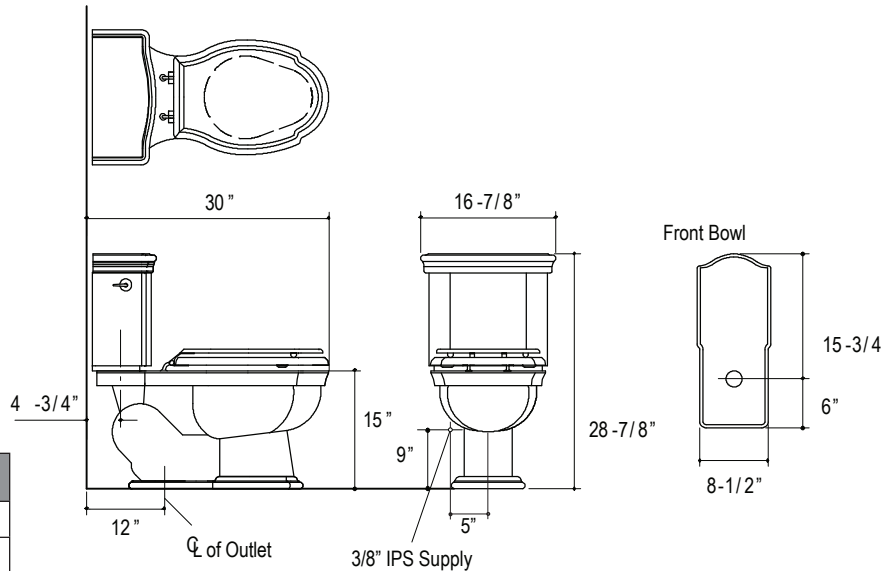

### FEATURES

- High-Performance Toilet / Luxury Flush
- 1.6 Gallon
- 2 1/8" Fully Glazed Trapway
- Complete, Quiet Flush
- Open Rim System with Dual Rim Jets

PRODUCT INFORMATION	
Gallons Per Flush	1.6 Gallons
Passageway	2-1/8"
Seat Post Hole Centers	5-1/2"
Waterspot	3-5/8" x 6-1/2"