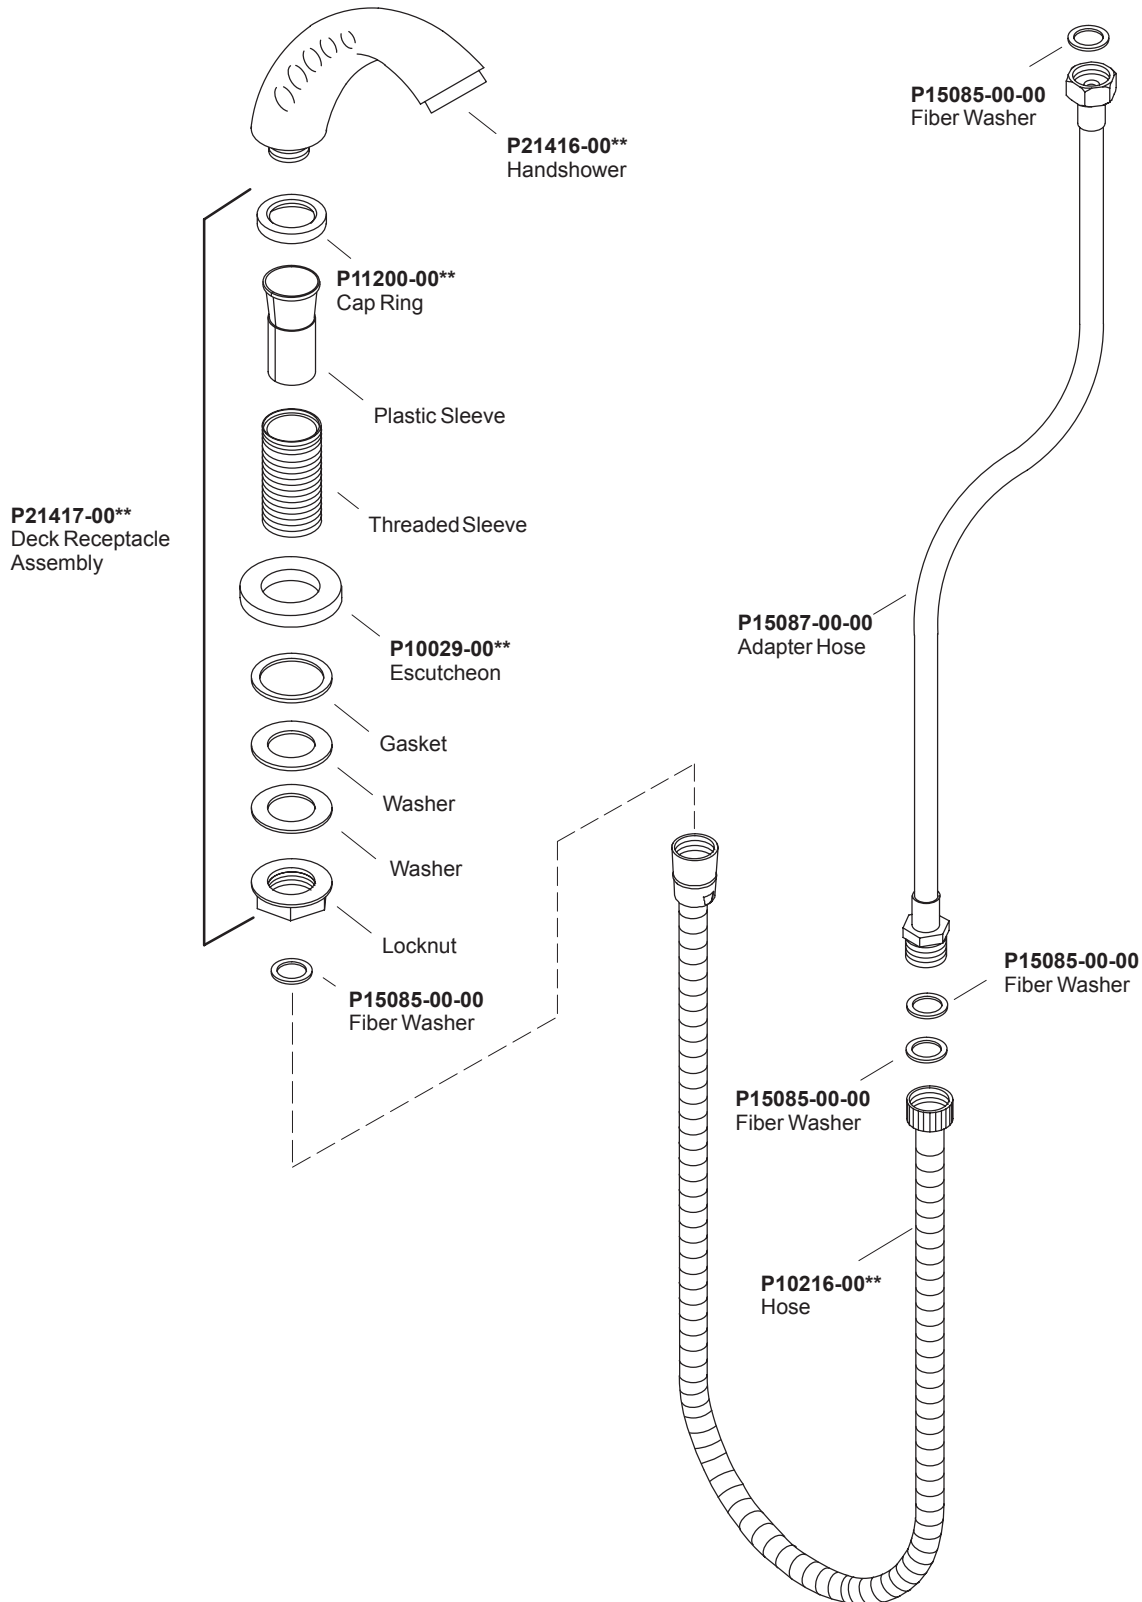

KALLISTA PARTS

GENERAL HANDSHOWER, DECK

P21400-00-** General Handshower, Deck

****Finish/colorcode must be specified when ordering.**

The parts shown are not drawn to scale and should not be relied upon for dimensional purposes. They are shown for illustration purposes ONLY.

116039-8-AA (-)