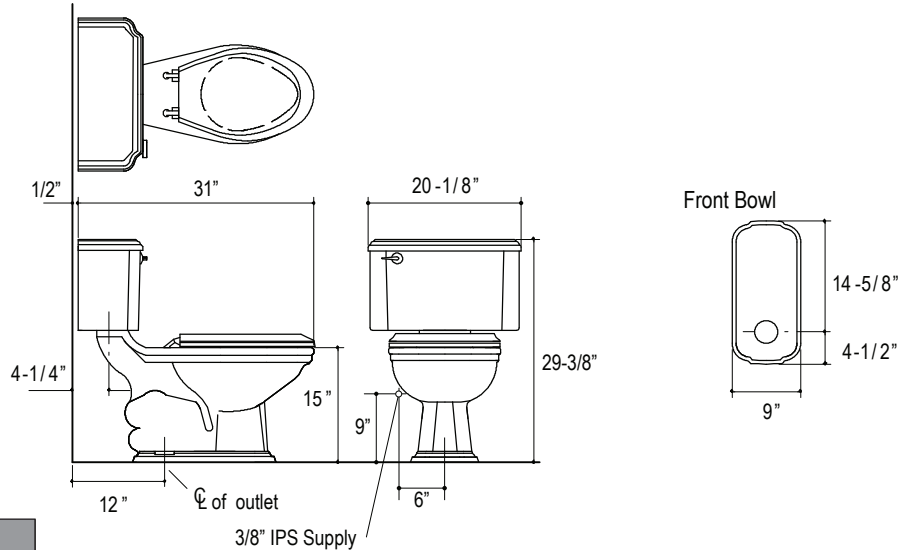

CODES/STANDARDS APPLICABLE

Specified Model Meets or Exceeds the Following:

- ASME/ANSI A112.19.2
- CAN/CSA-B45
- Energy Policy Act of 1992 (EPACT)

P70221, P70022-EB Combination P70220

FEATURES

- High-Performance Toilet / Luxury Flush
- 1.6 Gallon
- 2" Fully Glazed Trapway
- Complete Quiet Flush
- Open Rim System with Dual Rim Jets