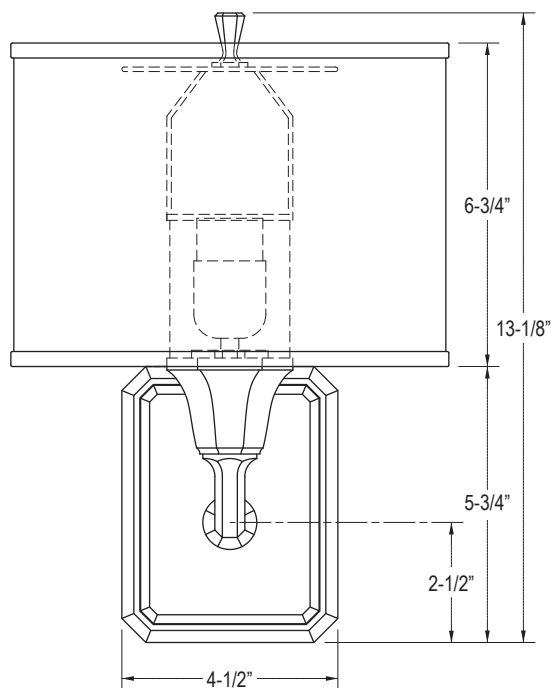

FEATURES

- White Pongee Silk Shade
- Back Beveled Mirror on Back Plate
- Requires a 40-watt A-15 Type Bulb
- Completes the Tuxedo™ Collection

CODES/STANDARDS APPLICABLE

Specified Model Meets or Exceeds the Following:

- Underwriters Laboratories (UL)

P30921

SPECIFIED MODEL				
Model	Description	Finishes		
P30921-00	Tuxedo Wall Sconce	<input type="checkbox"/> CP Polished Chrome	<input type="checkbox"/> AD Nickel Silver	<input type="checkbox"/> AG Brushed Nickel