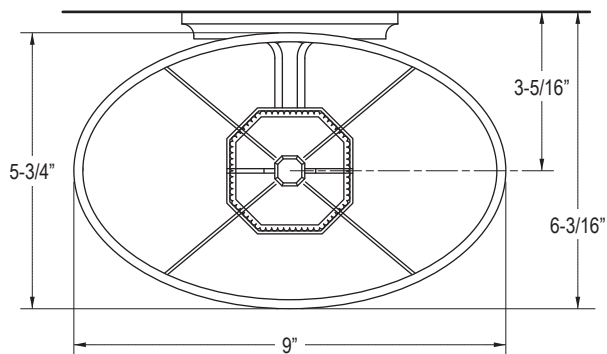

FEATURES

- White Pongee Silk Shade
- Back Beveled Mirror on Back Plate
- Requires a 40-watt A-15 Type Bulb
- Completes the Tuxedo™ Collection

CODES/STANDARDS APPLICABLE

Specified Model Meets or Exceeds the Following:

- Underwriters Laboratories (UL)

P30921

SPECIFIED MODEL				
Model	Description	Finishes		
P30921-00	Tuxedo Wall Sconce	<input type="checkbox"/> CP Polished Chrome	<input type="checkbox"/> AD Nickel Silver	<input type="checkbox"/> AG Brushed Nickel