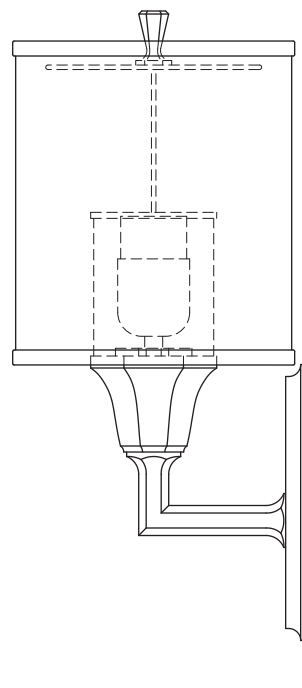

FEATURES

- White Pongee Silk Shade
- Back Beveled Mirror on Back Plate
- Requires a 40-watt A-15 Type Bulb
- Completes the Tuxedo™ Collection

CODES/STANDARDS APPLICABLE

Specified Model Meets or Exceeds the Following:

- Underwriters Laboratories (UL)

P30921

SPECIFIED MODEL				
Model	Description	Finishes		
P30921-00	Tuxedo Wall Sconce	<input type="checkbox"/> CP Polished Chrome	<input type="checkbox"/> AD Nickel Silver	<input type="checkbox"/> AG Brushed Nickel