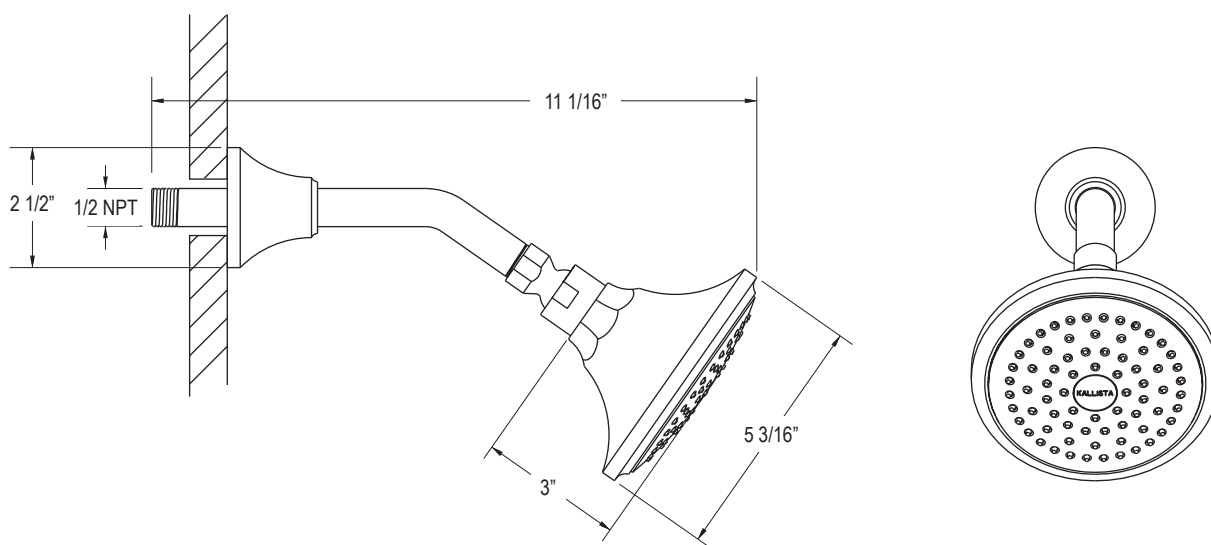

FEATURES

P21458

- Brass Construction
- 2.5 Gallons Per Minute
- 1/2"-14 NPT Connection
- Completes the Tuxedo™ Collection

SPECIFIED MODEL			
Model	Description	Finishes	
P21458-00	Tuxedo Showerhead with Arm	<input type="checkbox"/> CP Polished Chrome	<input type="checkbox"/> AD Nickel Silver <input type="checkbox"/> AG Brushed Nickel