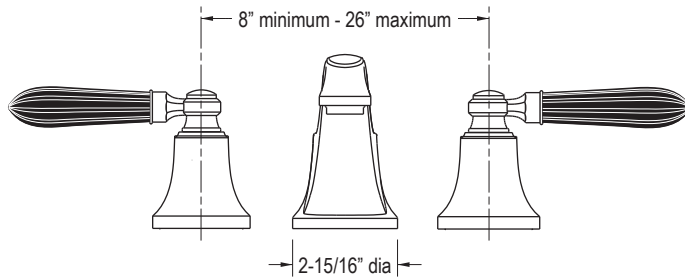

FEATURES

- Brass Construction
- Bath or Deck Mount
- 7-11/16" Spout
- Brass High-flow Valves
- Quarter-turn Washerless Ceramic Disc Valves
- Completes the Tuxedo™ Collection

CODES/STANDARDS APPLICABLE

Specified Model Meets or Exceeds the Following:

- ASME/ANSI A112.18.1M
- IAPMO/UPC
- CSA B125
- ADA

P24003

Handle Options

SPECIFIED MODEL				
Model	Description	Finishes		
P24003-RB	Deck Mount Bath Set with Reeded Black Handles	<input type="checkbox"/> CP Polished Chrome	<input type="checkbox"/> AD Nickel Silver	<input type="checkbox"/> AG Brushed Nickel
P24003-RL	Deck Mount Bath Set with Reeded Linen Handles	<input type="checkbox"/> CP Polished Chrome	<input type="checkbox"/> AD Nickel Silver	<input type="checkbox"/> AG Brushed Nickel
P24020-RB	Deck Mount Diverter with Black Reeded Handles	<input type="checkbox"/> CP Polished Chrome	<input type="checkbox"/> AD Nickel Silver	<input type="checkbox"/> AG Brushed Nickel
P24020-RL	Deck Mount Diverter with Reeded Linen Handles	<input type="checkbox"/> CP Polished Chrome	<input type="checkbox"/> AD Nickel Silver	<input type="checkbox"/> AG Brushed Nickel
Required Rough-in				
P19302-00	3/4" Ceramic High-Flow Valve System	<input type="checkbox"/> NA		