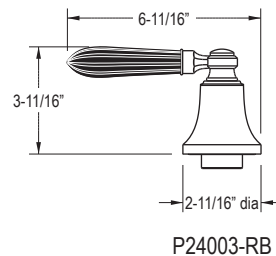

FEATURES

- Brass Construction
- Bath or Deck Mount
- 7-11/16" Spout
- Brass High-flow Valves
- Quarter-turn Washerless Ceramic Disc Valves
- Completes the Tuxedo™ Collection

CODES/STANDARDS APPLICABLE

Specified Model Meets or Exceeds the Following:

- ASME/ANSI A112.18.1M
- IAPMO/UPC
- CSA B125
- ADA

P24003

Handle Options

SPECIFIED MODEL				
Model	Description	Finishes		
P24003-RB	Deck Mount Bath Set with Reeded Black Handles	<input type="checkbox"/> CP Polished Chrome	<input type="checkbox"/> AD Nickel Silver	<input type="checkbox"/> AG Brushed Nickel
P24003-RL	Deck Mount Bath Set with Reeded Linen Handles	<input type="checkbox"/> CP Polished Chrome	<input type="checkbox"/> AD Nickel Silver	<input type="checkbox"/> AG Brushed Nickel
P24020-RB	Deck Mount Diverter with Black Reeded Handles	<input type="checkbox"/> CP Polished Chrome	<input type="checkbox"/> AD Nickel Silver	<input type="checkbox"/> AG Brushed Nickel
P24020-RL	Deck Mount Diverter with Reeded Linen Handles	<input type="checkbox"/> CP Polished Chrome	<input type="checkbox"/> AD Nickel Silver	<input type="checkbox"/> AG Brushed Nickel
Required Rough-in				
P19302-00	3/4" Ceramic High-Flow Valve System	<input type="checkbox"/> NA		