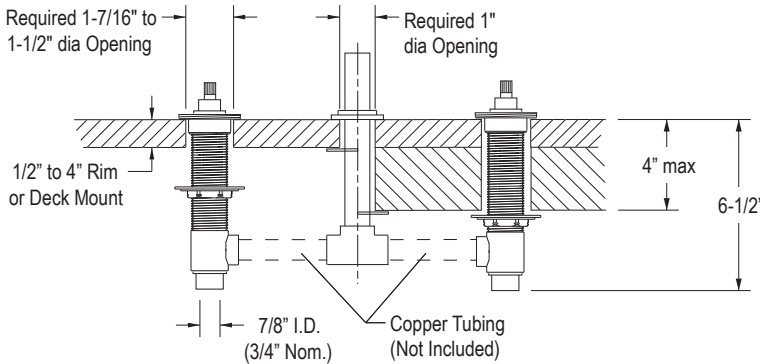

FEATURES

- Brass Construction
- Bath or Deck Mount
- 7-11/16" Spout
- Brass High-flow Valves
- Quarter-turn Washerless Ceramic Disc Valves
- Completes the Tuxedo™ Collection

CODES/STANDARDS APPLICABLE

Specified Model Meets or Exceeds the Following:

- ASME/ANSI A112.18.1M
- IAPMO/UPC
- CSA B125
- ADA

P24003

Handle Options

SPECIFIED MODEL				
Model	Description	Finishes		
P24003-RB	Deck Mount Bath Set with Reeded Black Handles	<input type="checkbox"/> CP Polished Chrome	<input type="checkbox"/> AD Nickel Silver	<input type="checkbox"/> AG Brushed Nickel
P24003-RL	Deck Mount Bath Set with Reeded Linen Handles	<input type="checkbox"/> CP Polished Chrome	<input type="checkbox"/> AD Nickel Silver	<input type="checkbox"/> AG Brushed Nickel
P24020-RB	Deck Mount Diverter with Black Reeded Handles	<input type="checkbox"/> CP Polished Chrome	<input type="checkbox"/> AD Nickel Silver	<input type="checkbox"/> AG Brushed Nickel
P24020-RL	Deck Mount Diverter with Reeded Linen Handles	<input type="checkbox"/> CP Polished Chrome	<input type="checkbox"/> AD Nickel Silver	<input type="checkbox"/> AG Brushed Nickel
Required Rough-in				
P19302-00	3/4" Ceramic High-Flow Valve System	<input type="checkbox"/> NA		