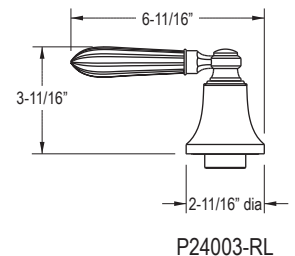

FEATURES

- Brass Construction
- Bath or Deck Mount
- 7-11/16" Spout
- Brass High-flow Valves
- Quarter-turn Washerless Ceramic Disc Valves
- Completes the Tuxedo™ Collection

CODES/STANDARDS APPLICABLE

Specified Model Meets or Exceeds the Following:

- ASME/ANSI A112.18.1M
- IAPMO/UPC
- CSA B125
- ADA

P24003

Handle Options

SPECIFIED MODEL				
Model	Description	Finishes		
P24003-RB	Deck Mount Bath Set with Reeded Black Handles	<input type="checkbox"/> CP Polished Chrome	<input type="checkbox"/> AD Nickel Silver	<input type="checkbox"/> AG Brushed Nickel
P24003-RL	Deck Mount Bath Set with Reeded Linen Handles	<input type="checkbox"/> CP Polished Chrome	<input type="checkbox"/> AD Nickel Silver	<input type="checkbox"/> AG Brushed Nickel
P24020-RB	Deck Mount Diverter with Black Reeded Handles	<input type="checkbox"/> CP Polished Chrome	<input type="checkbox"/> AD Nickel Silver	<input type="checkbox"/> AG Brushed Nickel
P24020-RL	Deck Mount Diverter with Reeded Linen Handles	<input type="checkbox"/> CP Polished Chrome	<input type="checkbox"/> AD Nickel Silver	<input type="checkbox"/> AG Brushed Nickel
Required Rough-in				
P19302-00	3/4" Ceramic High-Flow Valve System	<input type="checkbox"/> NA		