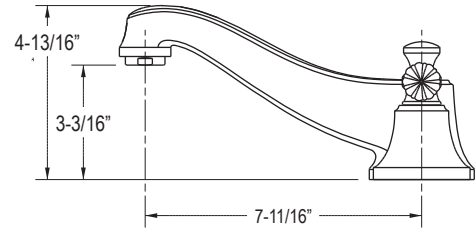

FEATURES

- Brass Construction
- Bath or Deck Mount
- 7-11/16" Spout
- Brass High-flow Valves
- Quarter-turn Washerless Ceramic Disc Valves
- Completes the Tuxedo™ Collection

CODES/STANDARDS APPLICABLE

Specified Model Meets or Exceeds the Following:

- ASME/ANSI A112.18.1M
- IAPMO/UPC
- CSA B125
- ADA

P24003

Handle Options

SPECIFIED MODEL				
Model	Description	Finishes		
P24003-RB	Deck Mount Bath Set with Reeded Black Handles	<input type="checkbox"/> CP Polished Chrome	<input type="checkbox"/> AD Nickel Silver	<input type="checkbox"/> AG Brushed Nickel
P24003-RL	Deck Mount Bath Set with Reeded Linen Handles	<input type="checkbox"/> CP Polished Chrome	<input type="checkbox"/> AD Nickel Silver	<input type="checkbox"/> AG Brushed Nickel
P24020-RB	Deck Mount Diverter with Black Reeded Handles	<input type="checkbox"/> CP Polished Chrome	<input type="checkbox"/> AD Nickel Silver	<input type="checkbox"/> AG Brushed Nickel
P24020-RL	Deck Mount Diverter with Reeded Linen Handles	<input type="checkbox"/> CP Polished Chrome	<input type="checkbox"/> AD Nickel Silver	<input type="checkbox"/> AG Brushed Nickel
Required Rough-in				
P19302-00	3/4" Ceramic High-Flow Valve System	<input type="checkbox"/> NA		