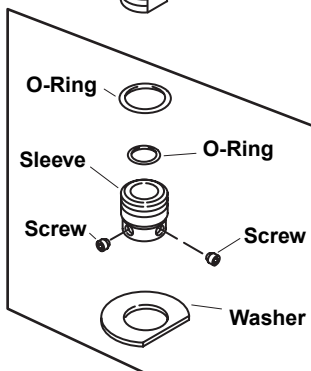

AD, AG, CP

P1068070-CL-**
Classic Handle Assy,
Hot and Cold

75667 (Counterclockwise Close)
75668 (Clockwise Close)
Cartridge

58280
Collar

56446
Washer

22352
Washer

58380
Nut

73703
Valve

46112
Set Screw

P1068071-00-**
Spout Assy, Tuxedo

35622
Plug

P1068072-00-**
Aerator Assy

74619
Tube

74674
Sleeve
Assy

O-Ring

Sleeve

O-Ring

Screw

Screw

Washer

74646
Plate

62611
Screw

29266
Washer

33505
Nut

60018
Tee

P1068070-KL-**
Streamline Handle Assy,
Hot and Cold

P1068069-00-**
Deck Valve Collar

P1068070-CR-**
Cross Handle Assy,
Hot and Cold

P1068070-RB-**
Reeded Handle Assy,
Black, Hot and Cold

P1068070-RL-**
Reeded Handle Assy,
Linen, Hot and Cold