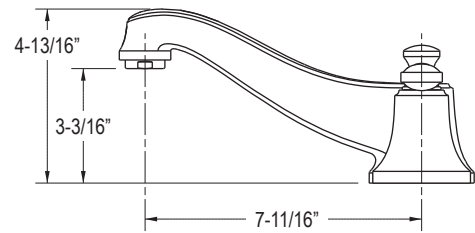

FEATURES

- Brass Construction
- Bath or Deck Mount
- 7-11/16" Spout
- Brass High-flow Valves
- Quarter-turn Washerless Ceramic Disc Valves
- Completes the Tuxedo™ Collection

CODES/STANDARDS APPLICABLE

Specified Model Meets or Exceeds the Following:

- ASME/ANSI A112.18.1M
- IAPMO/UPC
- CSA B125
- ADA

P24003

Handle Options

SPECIFIED MODEL				
Model	Description	Finishes		
P24003-CR	Deck Mount Bath Set with Cross Handles	<input type="checkbox"/> CP Polished Chrome	<input type="checkbox"/> AD Nickel Silver	<input type="checkbox"/> AG Brushed Nickel
P24003-KL	Deck Mount Bath Set with Streamline Handles	<input type="checkbox"/> CP Polished Chrome	<input type="checkbox"/> AD Nickel Silver	<input type="checkbox"/> AG Brushed Nickel
P24003-CL	Deck Mount Bath Set with Classic Handles	<input type="checkbox"/> CP Polished Chrome	<input type="checkbox"/> AD Nickel Silver	<input type="checkbox"/> AG Brushed Nickel
P24020-CR	Deck Mount Diverter with Cross Handle	<input type="checkbox"/> CP Polished Chrome	<input type="checkbox"/> AD Nickel Silver	<input type="checkbox"/> AG Brushed Nickel
P24020-KL	Deck Mount Diverter with Streamline Handle	<input type="checkbox"/> CP Polished Chrome	<input type="checkbox"/> AD Nickel Silver	<input type="checkbox"/> AG Brushed Nickel
P24020-CL	Deck Mount Diverter with Classic Handle	<input type="checkbox"/> CP Polished Chrome	<input type="checkbox"/> AD Nickel Silver	<input type="checkbox"/> AG Brushed Nickel
Required Rough-in				
P19302-00	3/4" Ceramic High-Flow Valve System	<input type="checkbox"/> NA		