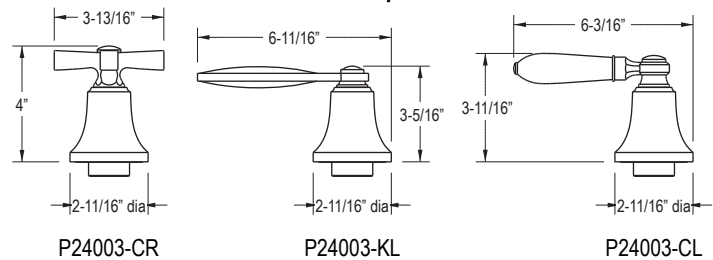

FEATURES

- Brass Construction
- Bath or Deck Mount
- 7-11/16" Spout
- Brass High-flow Valves
- Quarter-turn Washerless Ceramic Disc Valves
- Completes the Tuxedo™ Collection

CODES/STANDARDS APPLICABLE

Specified Model Meets or Exceeds the Following:

- ASME/ANSI A112.18.1M
- IAPMO/UPC
- CSA B125
- ADA

P24003

Handle Options

SPECIFIED MODEL				
Model	Description	Finishes		
P24003-CR	Deck Mount Bath Set with Cross Handles	<input type="checkbox"/> CP Polished Chrome	<input type="checkbox"/> AD Nickel Silver	<input type="checkbox"/> AG Brushed Nickel
P24003-KL	Deck Mount Bath Set with Streamline Handles	<input type="checkbox"/> CP Polished Chrome	<input type="checkbox"/> AD Nickel Silver	<input type="checkbox"/> AG Brushed Nickel
P24003-CL	Deck Mount Bath Set with Classic Handles	<input type="checkbox"/> CP Polished Chrome	<input type="checkbox"/> AD Nickel Silver	<input type="checkbox"/> AG Brushed Nickel
P24020-CR	Deck Mount Diverter with Cross Handle	<input type="checkbox"/> CP Polished Chrome	<input type="checkbox"/> AD Nickel Silver	<input type="checkbox"/> AG Brushed Nickel
P24020-KL	Deck Mount Diverter with Streamline Handle	<input type="checkbox"/> CP Polished Chrome	<input type="checkbox"/> AD Nickel Silver	<input type="checkbox"/> AG Brushed Nickel
P24020-CL	Deck Mount Diverter with Classic Handle	<input type="checkbox"/> CP Polished Chrome	<input type="checkbox"/> AD Nickel Silver	<input type="checkbox"/> AG Brushed Nickel
Required Rough-in				
P19302-00	3/4" Ceramic High-Flow Valve System	<input type="checkbox"/> NA		