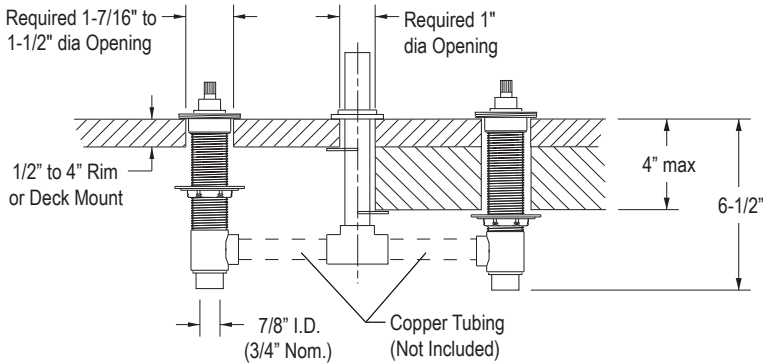

FEATURES

- Brass Construction
- Bath or Deck Mount
- 7-11/16" Spout
- Brass High-flow Valves
- Quarter-turn Washerless Ceramic Disc Valves
- Completes the Tuxedo™ Collection

CODES/STANDARDS APPLICABLE

Specified Model Meets or Exceeds the Following:

- ASME/ANSI A112.18.1M
- IAPMO/UPC
- CSA B125
- ADA

P24003

Handle Options

SPECIFIED MODEL				
Model	Description	Finishes		
P24003-CR	Deck Mount Bath Set with Cross Handles	<input type="checkbox"/> CP Polished Chrome	<input type="checkbox"/> AD Nickel Silver	<input type="checkbox"/> AG Brushed Nickel
P24003-KL	Deck Mount Bath Set with Streamline Handles	<input type="checkbox"/> CP Polished Chrome	<input type="checkbox"/> AD Nickel Silver	<input type="checkbox"/> AG Brushed Nickel
P24003-CL	Deck Mount Bath Set with Classic Handles	<input type="checkbox"/> CP Polished Chrome	<input type="checkbox"/> AD Nickel Silver	<input type="checkbox"/> AG Brushed Nickel
P24020-CR	Deck Mount Diverter with Cross Handle	<input type="checkbox"/> CP Polished Chrome	<input type="checkbox"/> AD Nickel Silver	<input type="checkbox"/> AG Brushed Nickel
P24020-KL	Deck Mount Diverter with Streamline Handle	<input type="checkbox"/> CP Polished Chrome	<input type="checkbox"/> AD Nickel Silver	<input type="checkbox"/> AG Brushed Nickel
P24020-CL	Deck Mount Diverter with Classic Handle	<input type="checkbox"/> CP Polished Chrome	<input type="checkbox"/> AD Nickel Silver	<input type="checkbox"/> AG Brushed Nickel
Required Rough-in				
P19302-00	3/4" Ceramic High-Flow Valve System	<input type="checkbox"/> NA		