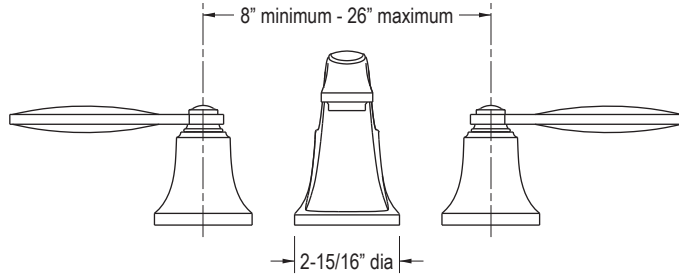

FEATURES

- Brass Construction
- Bath or Deck Mount
- 7-11/16" Spout
- Brass High-flow Valves
- Quarter-turn Washerless Ceramic Disc Valves
- Completes the Tuxedo™ Collection

CODES/STANDARDS APPLICABLE

Specified Model Meets or Exceeds the Following:

- ASME/ANSI A112.18.1M
- IAPMO/UPC
- CSA B125
- ADA

P24003

Handle Options

SPECIFIED MODEL				
Model	Description	Finishes		
P24003-CR	Deck Mount Bath Set with Cross Handles	<input type="checkbox"/> CP Polished Chrome	<input type="checkbox"/> AD Nickel Silver	<input type="checkbox"/> AG Brushed Nickel
P24003-KL	Deck Mount Bath Set with Streamline Handles	<input type="checkbox"/> CP Polished Chrome	<input type="checkbox"/> AD Nickel Silver	<input type="checkbox"/> AG Brushed Nickel
P24003-CL	Deck Mount Bath Set with Classic Handles	<input type="checkbox"/> CP Polished Chrome	<input type="checkbox"/> AD Nickel Silver	<input type="checkbox"/> AG Brushed Nickel
P24020-CR	Deck Mount Diverter with Cross Handle	<input type="checkbox"/> CP Polished Chrome	<input type="checkbox"/> AD Nickel Silver	<input type="checkbox"/> AG Brushed Nickel
P24020-KL	Deck Mount Diverter with Streamline Handle	<input type="checkbox"/> CP Polished Chrome	<input type="checkbox"/> AD Nickel Silver	<input type="checkbox"/> AG Brushed Nickel
P24020-CL	Deck Mount Diverter with Classic Handle	<input type="checkbox"/> CP Polished Chrome	<input type="checkbox"/> AD Nickel Silver	<input type="checkbox"/> AG Brushed Nickel
Required Rough-in				
P19302-00	3/4" Ceramic High-Flow Valve System	<input type="checkbox"/> NA		