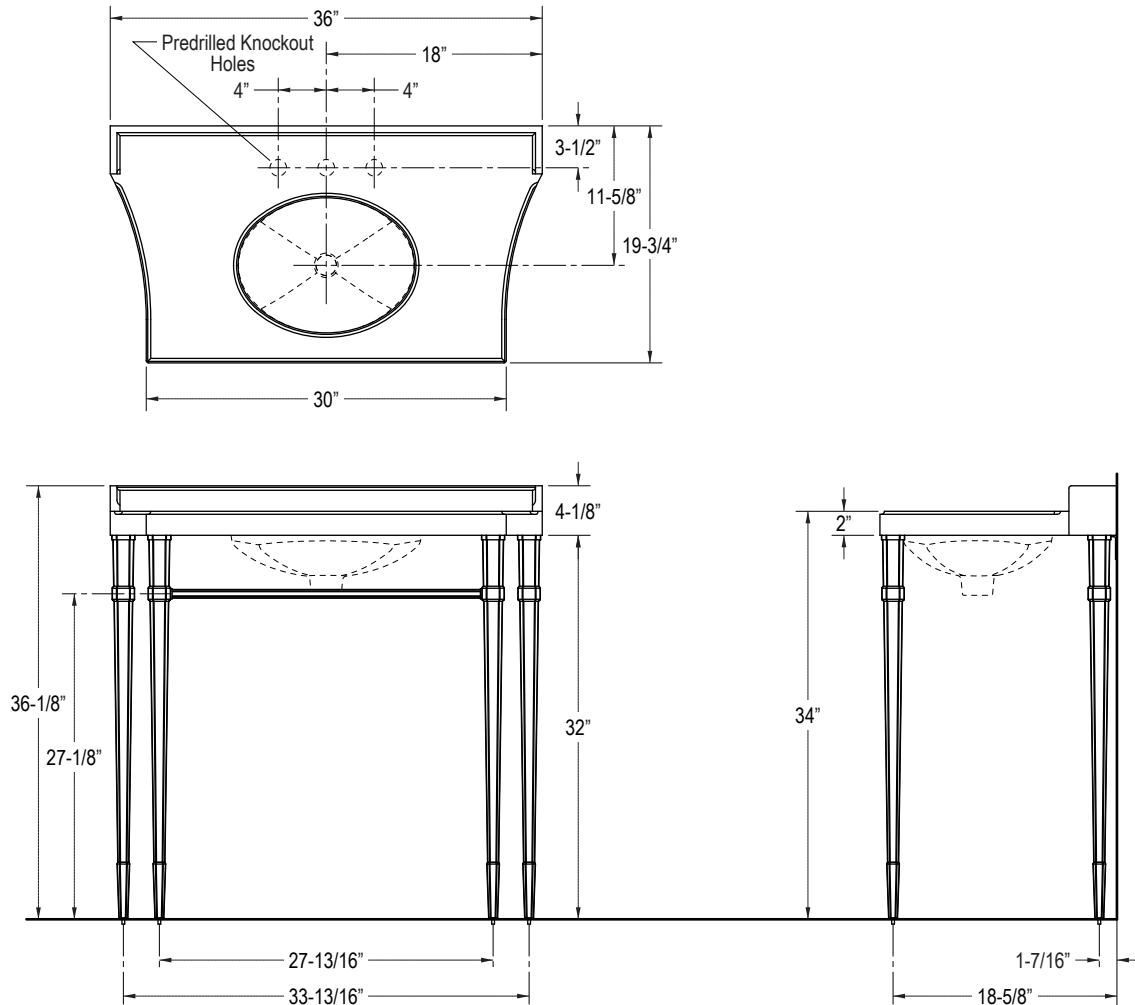

## Tuxedo Console Table

P73037, P73038, P73039

### FEATURES

- Console Top Features Pre-Cut Knock-Out Holes for a Widespread or Single Control Basin Set
- Legs Include Functional Towel Bar and Solid Brass Construction
- Coordinates with Tuxedo Faucet Line