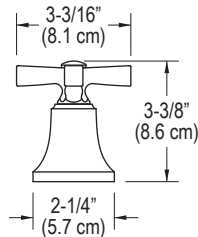

### FEATURES

- Two-Handle, Widespread Lavatory Faucet for 8" - 16" Centers
- Equipped with Quick Connect Fittings for Easy Installation
- Solid Brass Construction for Durability and Reliability
- Quarter-Turn Washerless Ceramic Disc Valves
- Pop-Up Drain Included
- Flow Rate: 2.2 gpm (8.3 L)
- Complements the Tuxedo™ Collection

### Handle Options

P24030-CR

P24030-KL

P24030-CL