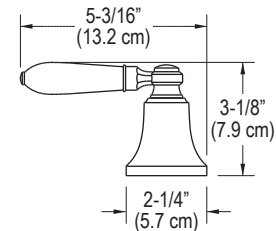

### FEATURES

- Two-Handle, Widespread Lavatory Faucet for 8" - 16" Centers
- Equipped with Quick Connect Fittings for Easy Installation
- Solid Brass Construction for Durability and Reliability
- Quarter-Turn Washerless Ceramic Disc Valves
- Pop-Up Drain Included
- Flow Rate: 2.2 gpm (8.3 L)
- Complements the Tuxedo™ Collection

### Handle Options

P24030-CR

P24030-KL

P24030-CL