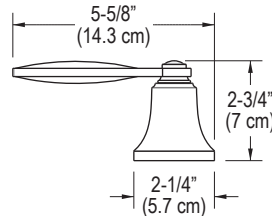

FEATURES

- Two-Handle, Widespread Lavatory Faucet for 8" - 16" Centers
- Equipped with Quick Connect Fittings for Easy Installation
- Solid Brass Construction for Durability and Reliability
- Quarter-Turn Washerless Ceramic Disc Valves
- Pop-Up Drain Included
- Flow Rate: 2.2 gpm (8.3 L)
- Complements the Tuxedo™ Collection

Handle Options

P24030-KL

SPECIFIED MODEL

Model	Description	Finishes		
P24030-CR	Tuxedo™ Basin Set, Cross Handles	☐ CP Polished Chrome	☐ AD Nickel Silver	☐ AG Brushed Nickel
P24030-KL	Tuxedo™ Basin Set, Streamline Handles	☐ CP Polished Chrome	☐ AD Nickel Silver	☐ AG Brushed Nickel
P24030-CL	Tuxedo™ Basin Set, Classic Handles	☐ CP Polished Chrome	☐ AD Nickel Silver	☐ AG Brushed Nickel

We reserve the right to make revisions without notice in the design of products or in packaging unless this right has specifically been waived at the time the order is accepted.