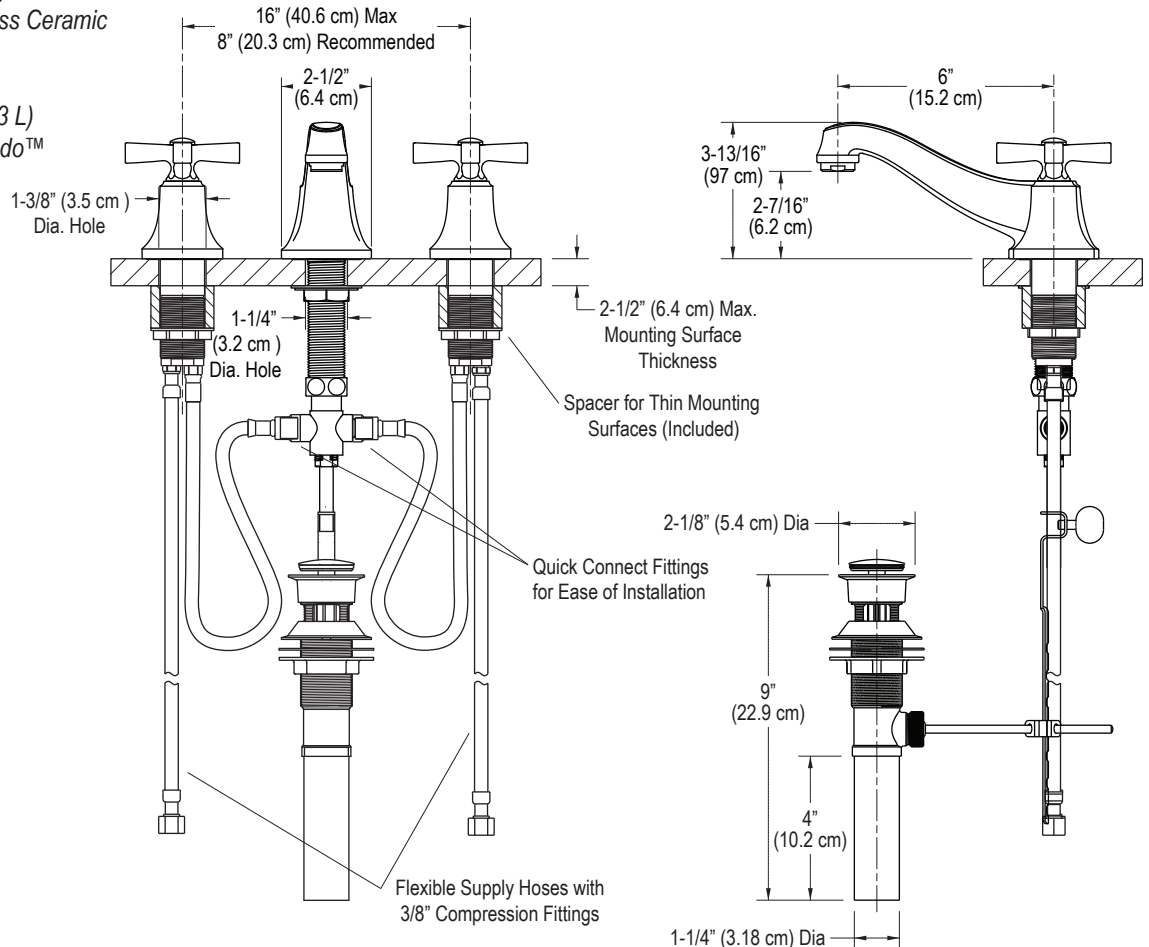

### FEATURES

- Two-Handle, Widespread Lavatory Faucet for 8" - 16" Centers
- Equipped with Quick Connect Fittings for Easy Installation
- Solid Brass Construction for Durability and Reliability
- Quarter-Turn Washerless Ceramic Disc Valves
- Pop-Up Drain Included
- Flow Rate: 2.2 gpm (8.3 L)
- Complements the Tuxedo™ Collection

### Handle Options

P24030-CR

P24030-KL

P24030-CL

### SPECIFIED MODEL

Model	Description	Finishes		
P24030-CR	Tuxedo™ Basin Set, Cross Handles	<input type="checkbox"/> CP Polished Chrome	<input type="checkbox"/> AD Nickel Silver	<input type="checkbox"/> AG Brushed Nickel
P24030-KL	Tuxedo™ Basin Set, Streamline Handles	<input type="checkbox"/> CP Polished Chrome	<input type="checkbox"/> AD Nickel Silver	<input type="checkbox"/> AG Brushed Nickel
P24030-CL	Tuxedo™ Basin Set, Classic Handles	<input type="checkbox"/> CP Polished Chrome	<input type="checkbox"/> AD Nickel Silver	<input type="checkbox"/> AG Brushed Nickel