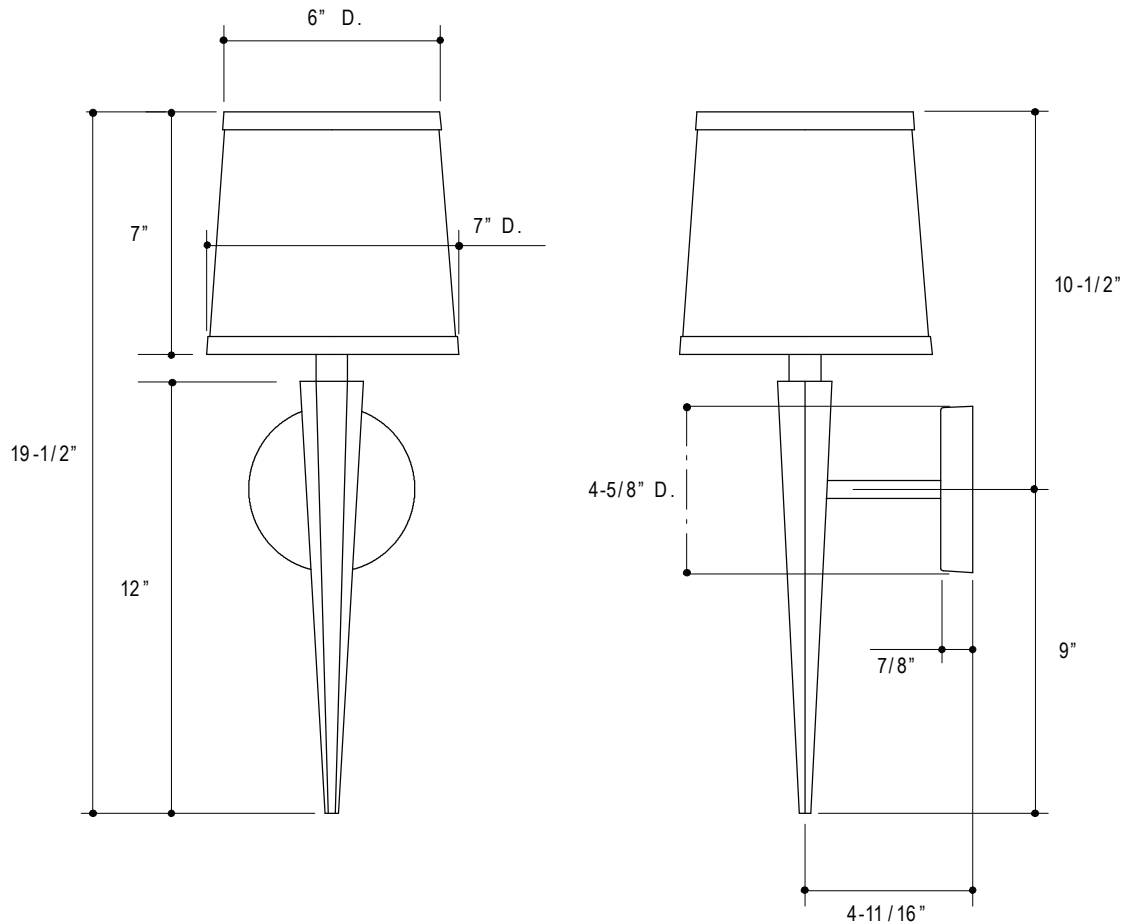

### FEATURES

- Brass Construction
- Concealed Mounting
- Quality Shade
- Snow White Silk Shade
- 60 Watt Maximum

### ELECTRICAL NOTES

Use 3-1/2" or 4" Eight Sided Electrical Box for Installation.  
Uses E-12 Light Bulb (60 Watt Max)

### SPECIFIED MODEL

Model	Description	Finishes	
P30920-00	Barbara Barry Wall Sconce with Candelabra Base (60 Watt Max) Shade Color is Snow White Silk	<input type="checkbox"/> AD Nickel Silver	<input type="checkbox"/> AG Brushed Nickel