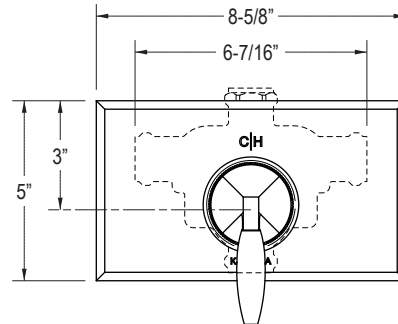

FEATURES

P22662

- Brass Construction
- Available with Choice of Three Handle Styles
- Front Seal Plate Assembly

Handle Options

P22662-LV

P22662-CR

P22662-SQ

SPECIFIED MODEL

Model	Description	Finishes		
P22662-LV	Barbara Barry Thermostatic Trim, Lever Handles	<input type="checkbox"/> CP Polished Chrome	<input type="checkbox"/> AD Nickel Silver	<input type="checkbox"/> AG Brushed Nickel
P22662-CR	Barbara Barry Thermostatic Trim, Cross Handles	<input type="checkbox"/> CP Polished Chrome	<input type="checkbox"/> AD Nickel Silver	<input type="checkbox"/> AG Brushed Nickel
P22662-SQ	Barbara Barry Thermostatic Trim, Square Handles	<input type="checkbox"/> CP Polished Chrome	<input type="checkbox"/> AD Nickel Silver	<input type="checkbox"/> AG Brushed Nickel
Required Rough-in				
P29508-WS	3/4" Rough-in	<input type="checkbox"/> NA		
P29509-WS	1/2" Rough-in	<input type="checkbox"/> NA		