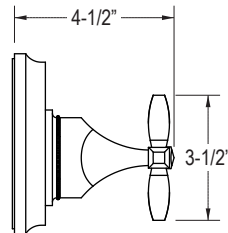

FEATURES

P22662

- Brass Construction
- Available with Choice of Three Handle Styles
- Front Seal Plate Assembly

Handle Options

P22662-LV

P22662-CR

P22662-SQ

SPECIFIED MODEL

Model	Description	Finishes		
P22662-LV	Barbara Barry Thermostatic Trim, Lever Handles	<input type="checkbox"/> CP Polished Chrome	<input type="checkbox"/> AD Nickel Silver	<input type="checkbox"/> AG Brushed Nickel
P22662-CR	Barbara Barry Thermostatic Trim, Cross Handles	<input type="checkbox"/> CP Polished Chrome	<input type="checkbox"/> AD Nickel Silver	<input type="checkbox"/> AG Brushed Nickel
P22662-SQ	Barbara Barry Thermostatic Trim, Square Handles	<input type="checkbox"/> CP Polished Chrome	<input type="checkbox"/> AD Nickel Silver	<input type="checkbox"/> AG Brushed Nickel
Required Rough-in				
P29508-WS	3/4" Rough-in	<input type="checkbox"/> NA		
P29509-WS	1/2" Rough-in	<input type="checkbox"/> NA		