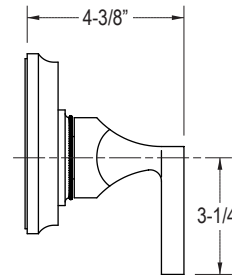

FEATURES

P22662

- Brass Construction
- Available with Choice of Three Handle Styles
- Front Seal Plate Assembly

Handle Options

P22662-LV

P22662-CR

P22662-SQ

SPECIFIED MODEL

Model	Description	Finishes		
P22662-LV	Barbara Barry Thermostatic Trim, Lever Handles	<input type="checkbox"/> CP Polished Chrome	<input type="checkbox"/> AD Nickel Silver	<input type="checkbox"/> AG Brushed Nickel
P22662-CR	Barbara Barry Thermostatic Trim, Cross Handles	<input type="checkbox"/> CP Polished Chrome	<input type="checkbox"/> AD Nickel Silver	<input type="checkbox"/> AG Brushed Nickel
P22662-SQ	Barbara Barry Thermostatic Trim, Square Handles	<input type="checkbox"/> CP Polished Chrome	<input type="checkbox"/> AD Nickel Silver	<input type="checkbox"/> AG Brushed Nickel
Required Rough-in				
P29508-WS	3/4" Rough-in	<input type="checkbox"/> NA		
P29509-WS	1/2" Rough-in	<input type="checkbox"/> NA		