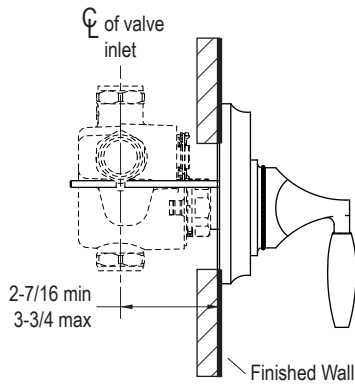

FEATURES

P22662

- Brass Construction
- Available with Choice of Three Handle Styles
- Front Seal Plate Assembly

Handle Options

P22662-LV

P22662-CR

P22662-SQ

SPECIFIED MODEL

Model	Description	Finishes		
P22662-LV	Barbara Barry Thermostatic Trim, Lever Handles	<input type="checkbox"/> CP Polished Chrome	<input type="checkbox"/> AD Nickel Silver	<input type="checkbox"/> AG Brushed Nickel
P22662-CR	Barbara Barry Thermostatic Trim, Cross Handles	<input type="checkbox"/> CP Polished Chrome	<input type="checkbox"/> AD Nickel Silver	<input type="checkbox"/> AG Brushed Nickel
P22662-SQ	Barbara Barry Thermostatic Trim, Square Handles	<input type="checkbox"/> CP Polished Chrome	<input type="checkbox"/> AD Nickel Silver	<input type="checkbox"/> AG Brushed Nickel
Required Rough-in				
P29508-WS	3/4" Rough-in	<input type="checkbox"/> NA		
P29509-WS	1/2" Rough-in	<input type="checkbox"/> NA		