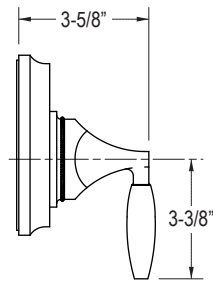

FEATURES

P22662

- Brass Construction
- Available with Choice of Three Handle Styles
- Front Seal Plate Assembly

Handle Options

P22662-LV

P22662-CR

P22662-SQ

SPECIFIED MODEL

Model	Description	Finishes		
P22662-LV	Barbara Barry Thermostatic Trim, Lever Handles	<input type="checkbox"/> CP Polished Chrome	<input type="checkbox"/> AD Nickel Silver	<input type="checkbox"/> AG Brushed Nickel
P22662-CR	Barbara Barry Thermostatic Trim, Cross Handles	<input type="checkbox"/> CP Polished Chrome	<input type="checkbox"/> AD Nickel Silver	<input type="checkbox"/> AG Brushed Nickel
P22662-SQ	Barbara Barry Thermostatic Trim, Square Handles	<input type="checkbox"/> CP Polished Chrome	<input type="checkbox"/> AD Nickel Silver	<input type="checkbox"/> AG Brushed Nickel
Required Rough-in				
P29508-WS	3/4" Rough-in	<input type="checkbox"/> NA		
P29509-WS	1/2" Rough-in	<input type="checkbox"/> NA		