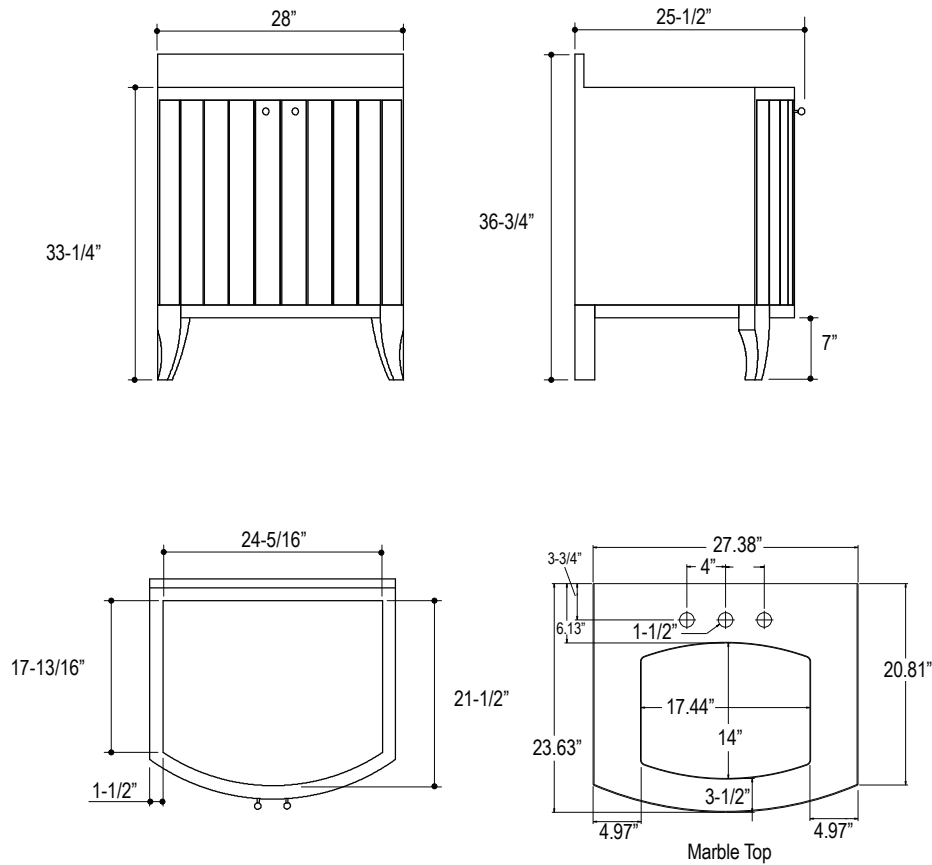

FEATURES

P73010

- Barbara Barry : Java Stain, White Wood
- Inlaid Bowed Front Doors
- Backsplash
- Marble thickness 1 3/4"

SPECIFIED MODEL			
Model	Description	Finishes	
P73010-00	Barbara Barry Vanity	<input type="checkbox"/> JV Java	<input type="checkbox"/> WH White Wood
Optional Accessories			
P73031-00	Barbara Barry Precut Marble Top	<input type="checkbox"/> WC White Carrara	<input type="checkbox"/> RM Cream Marfil
P72025-00	Barbara Barry Undercounter Basin	<input type="checkbox"/> 0 White	<input type="checkbox"/> 96 Linen
P30820-00	Barbara Barry Crystal Drawer Pull Upgrade, Small	<input type="checkbox"/> CC Crystal Clear	
P30821-00	Barbara Barry Crystal Drawer Pull Upgrade, Large	<input type="checkbox"/> CC Crystal Clear	
116955-7	Vanity Cutout Template		