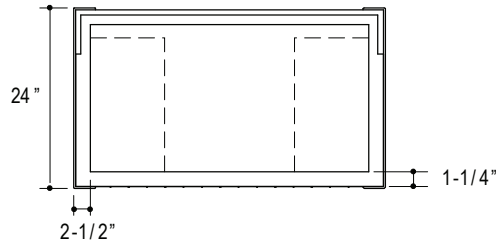

FEATURES / BENEFITS

- *Drawer Dimensions*
18" x 10" x 9-3/4"

ROUGHING-IN NOTES

All Dimensions are Nominal.

SPECIFIED MODEL

Model	Description	Finishes	
P73015-00	Barbara Barry Dressing Table For Him	<input type="checkbox"/> JV Java	
Optional Accessories			
P73032-00	Precut Marble Top	<input type="checkbox"/> WC White Carrara	
P72027-00	Barbara Barry Basin For Him	<input type="checkbox"/> 0 White	<input type="checkbox"/> 96 Linen
87032-7	Dressing Table Cut-out Template		