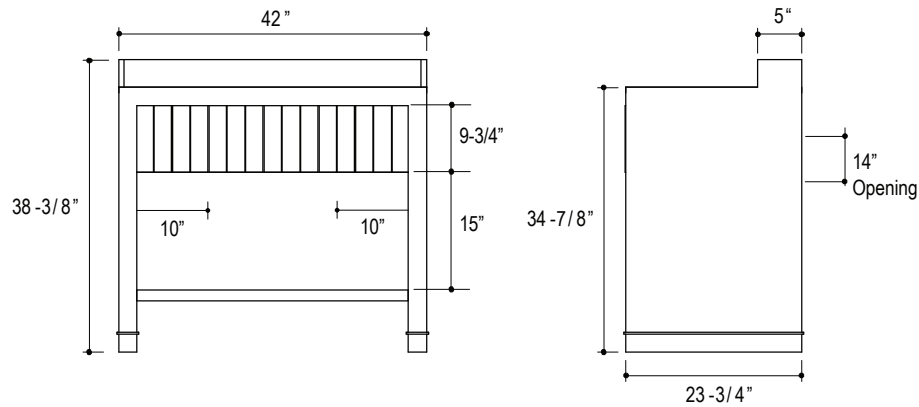

FEATURES / BENEFITS

- *Drawer Dimensions*
18" x 10" x 9-3/4"

ROUGHING-IN NOTES

All Dimensions are Nominal.

SPECIFIED MODEL

Model	Description	Finishes	
P73015-00	Barbara Barry Dressing Table For Him	<input type="checkbox"/> JV Java	
Optional Accessories			
P73032-00	Precut Marble Top	<input type="checkbox"/> WC White Carrara	
P72027-00	Barbara Barry Basin For Him	<input type="checkbox"/> 0 White	<input type="checkbox"/> 96 Linen
87032-7	Dressing Table Cut-out Template		