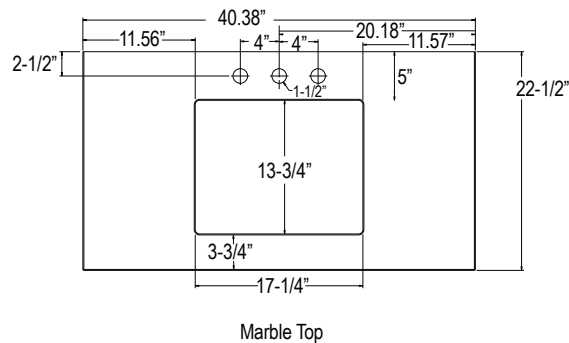

FEATURES / BENEFITS

- *Drawer Dimensions*
18" x 10" x 9-3/4"

ROUGHING-IN NOTES

All Dimensions are Nominal.

SPECIFIED MODEL

Model	Description	Finishes	
P73015-00	Barbara Barry Dressing Table For Him	<input type="checkbox"/> JV Java	
Optional Accessories			
P73032-00	Precut Marble Top	<input type="checkbox"/> WC White Carrara	
P72027-00	Barbara Barry Basin For Him	<input type="checkbox"/> 0 White	<input type="checkbox"/> 96 Linen
87032-7	Dressing Table Cut-out Template		