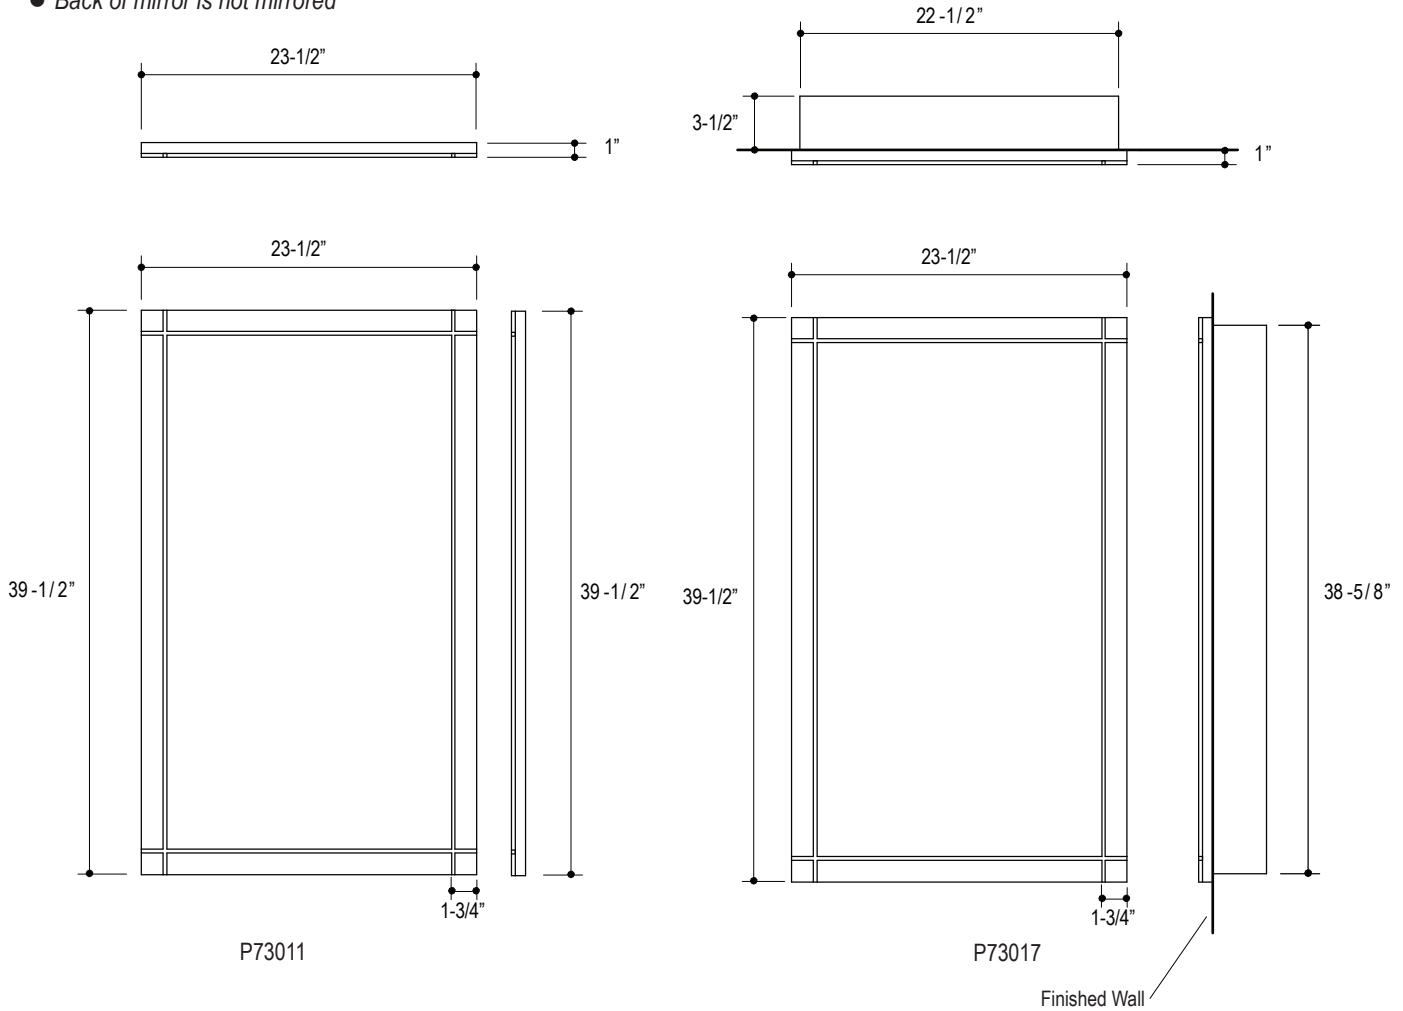

KALLISTA® Barbara Barry Mirror & Medicine Cabinet

FEATURES

- *Medicine Cabinet*
- Includes 3 Glass Shelves
- Recessed Installation
- 1 Hinge - Opens 170 degrees
- Interior - Standard Matte Aluminum
- Back of mirror is not mirrored

P73011, P73017

SPECIFIED MODEL			
Model	Description	Finishes	
P73011-00	Barbara Barry Mirror	<input type="checkbox"/> JV Java	<input type="checkbox"/> WH White Wood
P73017-00	Barbara Barry Medicine Cabinet	<input type="checkbox"/> JV Java	<input type="checkbox"/> WH White Wood