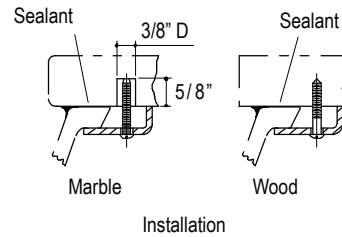

## FEATURES

- Vitreous China
- Undercounter Mounting
- Includes Mounting Hardware

## P72027

PRODUCT INFORMATION		
Fixture *	Basin Area	Water Depth
Lavatory	17" x 14"	4-1/2"
Outlet	1-1/2"	
* Approximate Measurements for Comparison Only		
Included Components: Basin Clamp Assembly		
Cutout Template	87029-7	

ROUGHING-IN NOTES
All Dimensions are Nominal.
Supplied Basin Clamp Assemblies Require 1" Minimum Countertop Thickness. Installer Must Supply Anchors for Thinner Countertops.

SPECIFIED MODEL			
Model	Description	Finishes	
P72027-00	Barbara Barry Undercounter Basin for Him	<input type="checkbox"/> 0 Stucco White	<input type="checkbox"/> 96 Linen
P72027-WO	Barbara Barry Undercounter Basin for Him	<input type="checkbox"/> 0 Stucco White	<input type="checkbox"/> 96 Linen