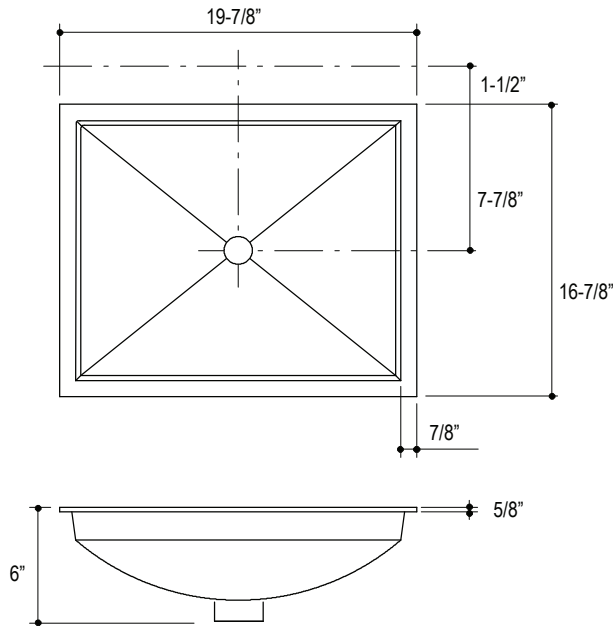

## FEATURES

- Vitreous China
- Undercounter Mounting
- Includes Mounting Hardware

## P72027

PRODUCT INFORMATION		
Fixture *	Basin Area	Water Depth
Lavatory	17" x 14"	4-1/2"
Outlet	1-1/2"	
* Approximate Measurements for Comparison Only		
Included Components: Basin Clamp Assembly		
Cutout Template	87029-7	

ROUGHING-IN NOTES
All Dimensions are Nominal.
Supplied Basin Clamp Assemblies Require 1" Minimum Countertop Thickness. Installer Must Supply Anchors for Thinner Countertops.

SPECIFIED MODEL			
Model	Description	Finishes	
P72027-00	Barbara Barry Undercounter Basin for Him	<input type="checkbox"/> 0 Stucco White	<input type="checkbox"/> 96 Linen
P72027-WO	Barbara Barry Undercounter Basin for Him	<input type="checkbox"/> 0 Stucco White	<input type="checkbox"/> 96 Linen