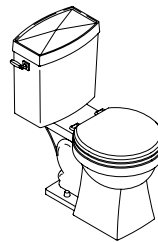

Basin set, cross handles
 P22600-CR
 spread: 8"
 reach: 5 9/16"

Wall sconce
 P30920-00
 height: 19 1/2"
 depth: 4 11/16"

Basin set, lever handles
 P22600-LV
 spread: 8"
 reach: 5 9/16"

Table lamp
 P30922-00
 height: 22"

Basin set – for him
 P22600-SQ
 spread: 8"
 reach: 5 9/16"

Whirlpool/bath
 P50014-BB/P50014-BA
 height: 18 3/4"
 width: 60"
 depth: 32"

Whirlpool trim – P51006-00
 Drain – P21573-00

Basin faucet – for her
 P22601-LV
 reach: 6 3/4"

Whirlpool/bath surround
 P50015-00
 height: 18 3/8"
 width: 70"
 depth: 41"

Deck bath set
 P22603-LV
 spread: 8"
 reach: 9 1/2"

Toilet
 P70070-00
 height: 31 1/2"
 width: 14 1/2"
 depth: 27 3/4"

Optional trip lever
 P70073-00

Toilet seat available in
 Java and White Wood
 P70075-00 (Java)
 P70075-WH-00 (White Wood)

**Wall set with
 pressure-balanced
 diverter and showerhead**
 P22617-LV/P21432-00
 showerhead reach: 8 1/2"
 trim height: 10 1/8"
 trim width: 6 1/2"
 spout reach: 7 1/4"