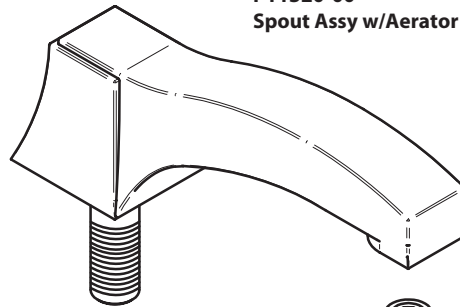

KALLISTA®

Service Parts

Barbara Barry Original and Glamour Deck Mounted Bath Sets

P22603-CR-**

P22603-LV-**

P22603-SQ-**

P22903-EB-**

P22903-IV-**

P1034823-00-0
Hardware Assy

P21604-00-0
Deck Bath
Tee Assy

P11336-00-0
Deck Bath
Flex Hose

P1108955-SQ-**
Hot and Cold
Square Handle Assy

P1108955-EB-**
Hot and Cold
Ebony Handle Assy

P1108955-IV-**
Hot and Cold
Ivory Handle Assy

P11320-00-**
Spout Assy w/Aerator

P11321-00-**
Aerator Assy

P1108955-LV-**
Hot and Cold
Lever Handle Assy

P11318-00-0
Deck Rough
Hardware

P19020-RY-0
Cold Deck Cartridge

P19007-RY-0
Cold Deck Rough
(Includes Cartridge)