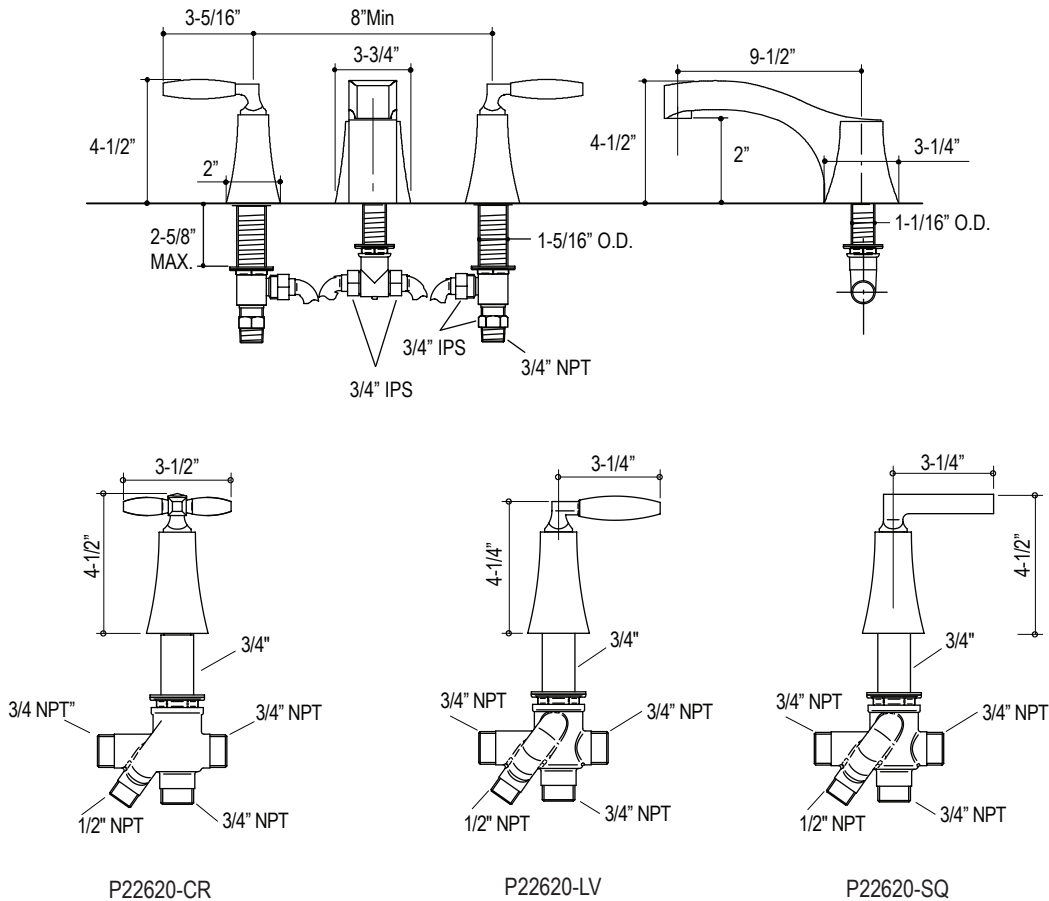

FEATURES

Deck Bath Set

- Brass Construction
- Brass Valve Bodies
- Quarter-turn Washerless Ceramic Disc Valves
- 3/4" High Flow Valves

CODES/STANDARDS APPLICABLE P22603, P22620

Specified Model Meets or Exceeds the Following:

- ADA
- NSF 61

SPECIFIED MODEL				
Model	Description	Finishes		
P22603-CR	Barbara Barry Deck Bath Set, Cross Handles	<input type="checkbox"/> CP Polished Chrome	<input type="checkbox"/> AD Nickel Silver	<input type="checkbox"/> AG Brushed Nickel
P22603-LV	Barbara Barry Deck Bath Set, Lever Handles	<input type="checkbox"/> CP Polished Chrome	<input type="checkbox"/> AD Nickel Silver	<input type="checkbox"/> AG Brushed Nickel
P22603-SQ	Barbara Barry Deck Bath Set, Square Handles	<input type="checkbox"/> CP Polished Chrome	<input type="checkbox"/> AD Nickel Silver	<input type="checkbox"/> AG Brushed Nickel
P22620-CR	Barbara Barry Deck Mount Diverter, Cross Handle	<input type="checkbox"/> CP Polished Chrome	<input type="checkbox"/> AD Nickel Silver	<input type="checkbox"/> AG Brushed Nickel
P22620-LV	Barbara Barry Deck Mount Diverter, Lever Handle	<input type="checkbox"/> CP Polished Chrome	<input type="checkbox"/> AD Nickel Silver	<input type="checkbox"/> AG Brushed Nickel
P22620-SQ	Barbara Barry Deck Mount Diverter, Square Handle	<input type="checkbox"/> CP Polished Chrome	<input type="checkbox"/> AD Nickel Silver	<input type="checkbox"/> AG Brushed Nickel