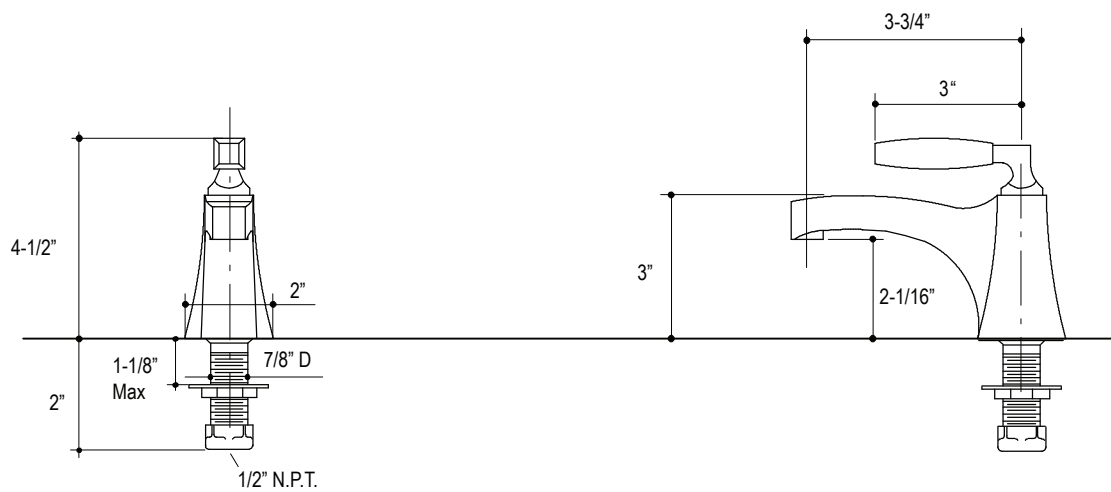

## P22601

Specified Model Meets or Exceeds the Following:

- ADA
- NSF 61

\*Note: Available as Only Hot or Only Cold.

SPECIFIED MODEL				
Model	Description	Finishes		
P22601-LV	Barbara Barry Basin Faucet for Her	<input type="checkbox"/> CP Polished Chrome	<input type="checkbox"/> AD Nickel Silver	<input type="checkbox"/> AG Brushed Nickel