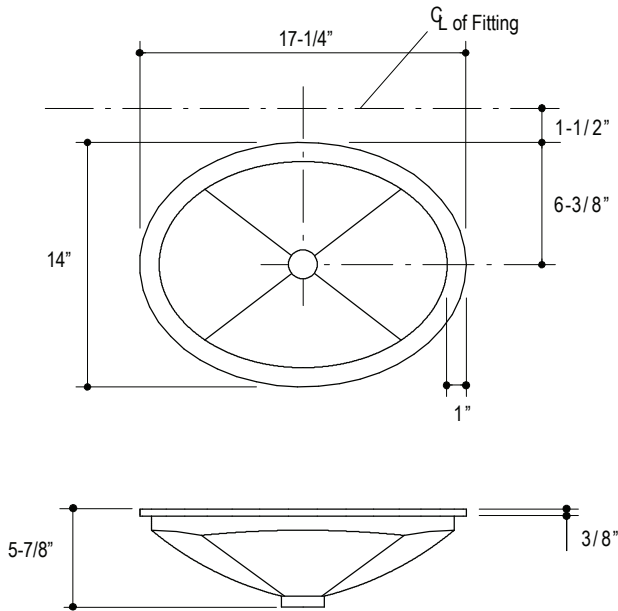

### FEATURES

- Vitreous China
- Undercounter Mounting
- Includes Mounting Hardware
- Glazed Underside (P72029 Models)

### CODES/STANDARDS APPLICABLE

- Specified Model Meets or Exceeds the Following:
- ASME/ANSI A112.19.2
  - CAN/CSA-B45

P72028,  
P72029

PRODUCT INFORMATION		
Fixture*:	Basin Area	Water Depth
Lavatory	15" x 11-1/2"	3-1/2"
Outlet	1-1/2"	
*Approximate Measurements for Comparison Only		
Included Components: Basin Clamp Assembly		
Cutout Template	1034799-7	

ROUGHING-IN NOTES
All Dimensions are Nominal.
Supplied Basin Clamp Assemblies Require 1" Minimum Countertop Thickness. Installer Must Supply Anchors for Thinner Countertops.

SPECIFIED MODEL			
Model	Description	Finishes	
P72028-00	Glamour Undercounter Basin	<input type="checkbox"/> 0 Stucco White	<input type="checkbox"/> 96 Linen
P72028-WO	Glamour Undercounter Basin with Overflow	<input type="checkbox"/> 0 Stucco White	<input type="checkbox"/> 96 Linen
P72029-00	Glamour Undercounter Basin with Glazed Underside	<input type="checkbox"/> 0 Stucco White	<input type="checkbox"/> 96 Linen
P72029-WO	Glamour Undercounter Basin with Overflow and Glazed Underside	<input type="checkbox"/> 0 Stucco White	<input type="checkbox"/> 96 Linen