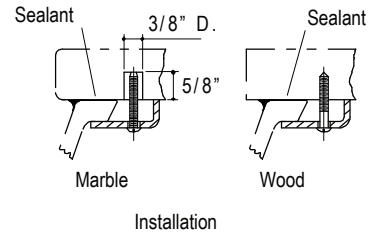

### FEATURES

- Vitreous China
- Undercounter Mounting
- Includes Mounting Hardware
- Glazed Underside (P72029 Models)

### CODES/STANDARDS APPLICABLE

- Specified Model Meets or Exceeds the Following:
- ASME/ANSI A112.19.2
  - CAN/CSA-B45

P72028,  
P72029

PRODUCT INFORMATION		
Fixture*:	Basin Area	Water Depth
Lavatory	15" x 11-1/2"	3-1/2"
Outlet	1-1/2"	
*Approximate Measurements for Comparison Only		
Included Components: Basin Clamp Assembly		
Cutout Template	1034799-7	

ROUGHING-IN NOTES
All Dimensions are Nominal.
Supplied Basin Clamp Assemblies Require 1" Minimum Countertop Thickness. Installer Must Supply Anchors for Thinner Countertops.

SPECIFIED MODEL			
Model	Description	Finishes	
P72028-00	Glamour Undercounter Basin	<input type="checkbox"/> 0 Stucco White	<input type="checkbox"/> 96 Linen
P72028-WO	Glamour Undercounter Basin with Overflow	<input type="checkbox"/> 0 Stucco White	<input type="checkbox"/> 96 Linen
P72029-00	Glamour Undercounter Basin with Glazed Underside	<input type="checkbox"/> 0 Stucco White	<input type="checkbox"/> 96 Linen
P72029-WO	Glamour Undercounter Basin with Overflow and Glazed Underside	<input type="checkbox"/> 0 Stucco White	<input type="checkbox"/> 96 Linen