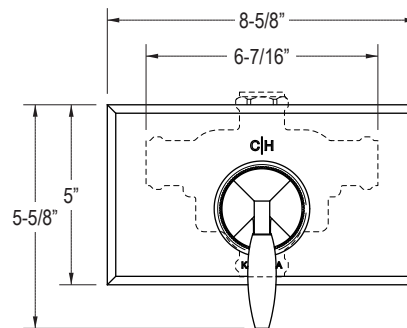

### FEATURES

- Brass Construction
- Available with Choice of Ebony or Ivory Handles
- Front Seal Plate Assembly

# P22952

SPECIFIED MODEL				
Model	Description	Finishes		
P22952-EB	Glamour Thermostatic Trim, Ebony Lever Handles	<input type="checkbox"/> CP Polished Chrome	<input type="checkbox"/> AD Nickel Silver	<input type="checkbox"/> AG Brushed Nickel
P22952-IV	Glamour Thermostatic Trim, Ivory Lever Handles	<input type="checkbox"/> CP Polished Chrome	<input type="checkbox"/> AD Nickel Silver	<input type="checkbox"/> AG Brushed Nickel
Required Rough-in				
P29508-WS	3/4" Rough-in	<input type="checkbox"/> NA		
P29509-WS	1/2" Rough-in	<input type="checkbox"/> NA		