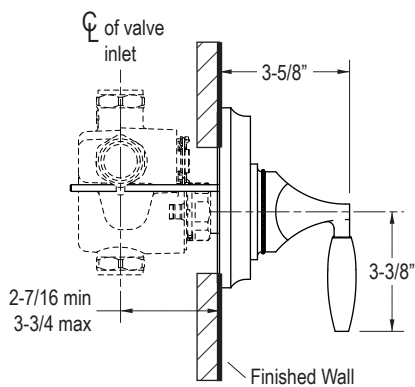

### FEATURES

- Brass Construction
- Available with Choice of Ebony or Ivory Handles
- Front Seal Plate Assembly

# P22952

SPECIFIED MODEL				
Model	Description	Finishes		
P22952-EB	Glamour Thermostatic Trim, Ebony Lever Handles	<input type="checkbox"/> CP Polished Chrome	<input type="checkbox"/> AD Nickel Silver	<input type="checkbox"/> AG Brushed Nickel
P22952-IV	Glamour Thermostatic Trim, Ivory Lever Handles	<input type="checkbox"/> CP Polished Chrome	<input type="checkbox"/> AD Nickel Silver	<input type="checkbox"/> AG Brushed Nickel
Required Rough-in				
P29508-WS	3/4" Rough-in	<input type="checkbox"/> NA		
P29509-WS	1/2" Rough-in	<input type="checkbox"/> NA		