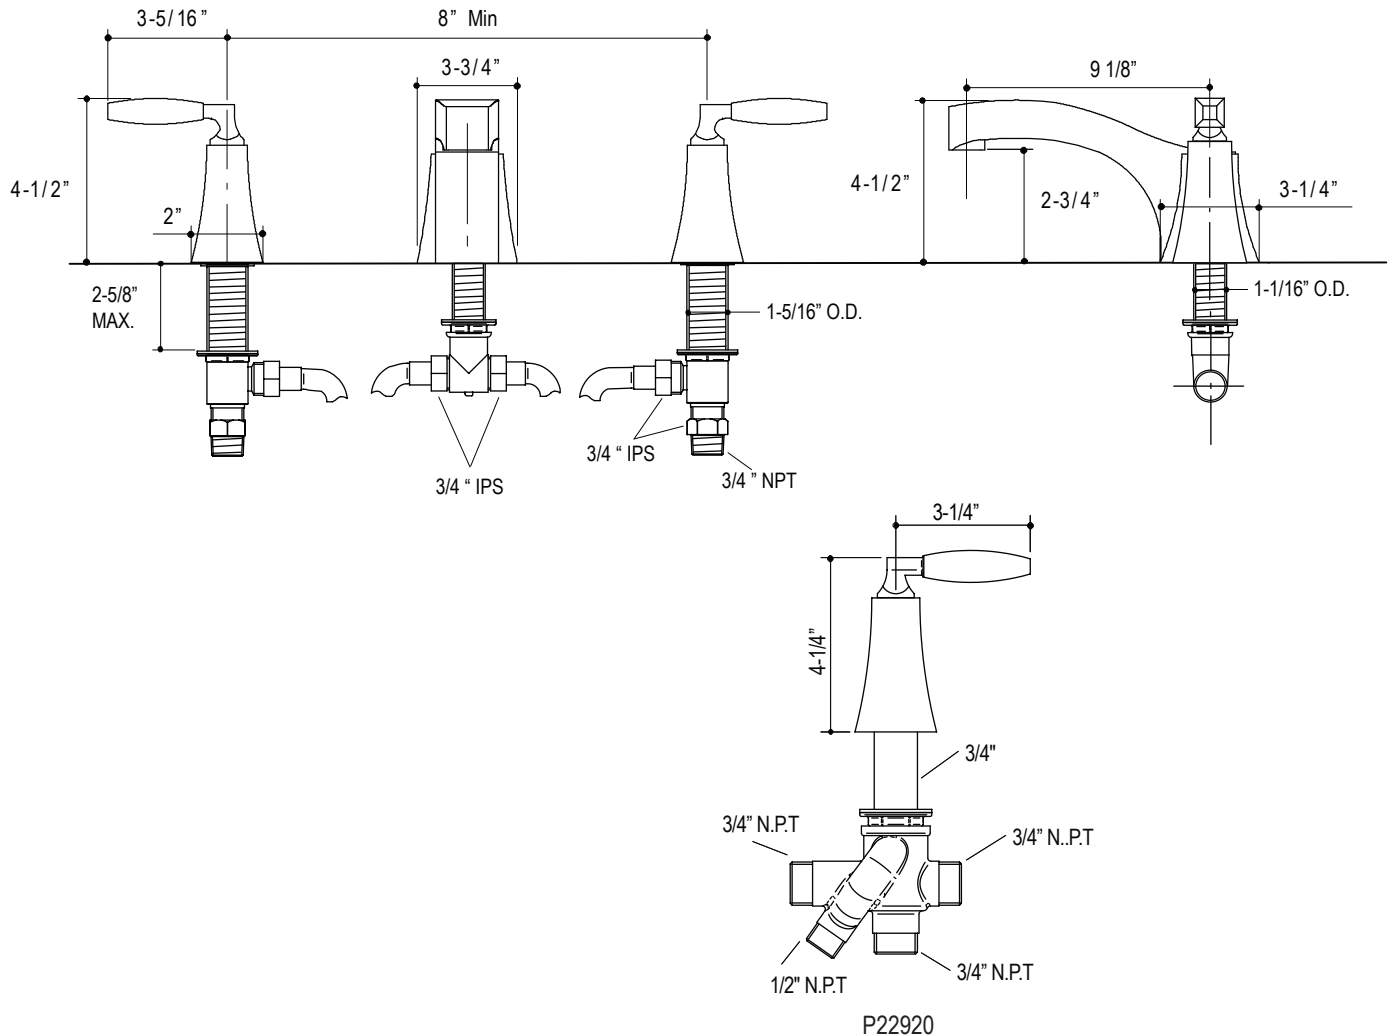

FEATURES

- Brass Construction
- Brass Valve Bodies
- Quarter-turn Washerless Ceramic Disc Valves
- 3/4" High Flow Valves

CODES/STANDARDS APPLICABLE P22903, P22920

Specified Model Meets or Exceeds the Following:

- ASME A112.18.1-2005/CSA B125.1-05
- ADA
- NSF 61

SPECIFIED MODEL				
Model	Description	Finishes		
P22903-EB	Glamour Deck Bath Set, Ebony Lever Handles	<input type="checkbox"/> CP Polished Chrome	<input type="checkbox"/> AD Nickel Silver	<input type="checkbox"/> AG Brushed Nickel
P22903-IV	Glamour Deck Bath Set, Ivory Lever Handles	<input type="checkbox"/> CP Polished Chrome	<input type="checkbox"/> AD Nickel Silver	<input type="checkbox"/> AG Brushed Nickel
P22920-EB	Glamour Deck Diverter, Ebony Lever Handle	<input type="checkbox"/> CP Polished Chrome	<input type="checkbox"/> AD Nickel Silver	<input type="checkbox"/> AG Brushed Nickel
P22920-IV	Glamour Deck Diverter, Ivory Lever Handle	<input type="checkbox"/> CP Polished Chrome	<input type="checkbox"/> AD Nickel Silver	<input type="checkbox"/> AG Brushed Nickel