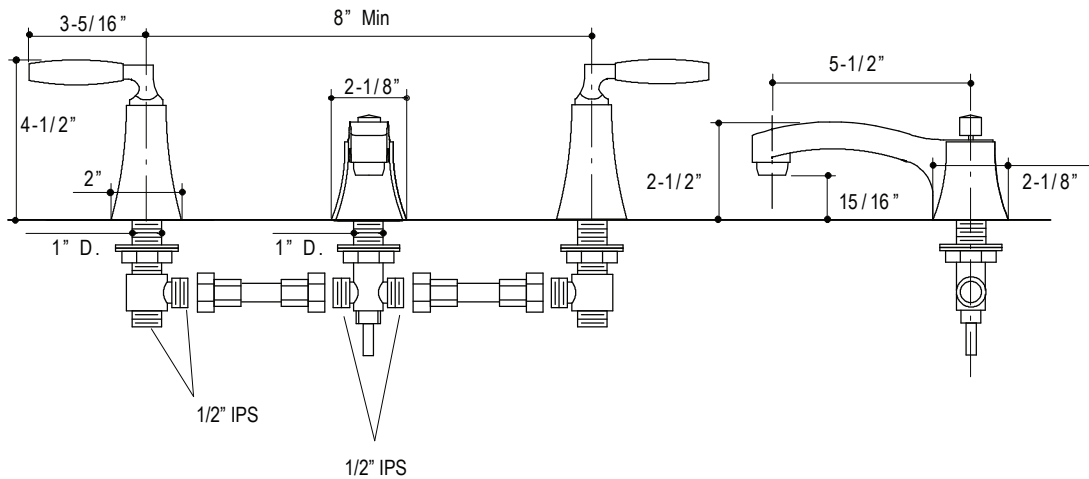

### FEATURES

- Brass Construction
- Flexible Connections
- 2.2 GPM (8.3 L)
- Brass Valve Bodies
- Quarter-turn Washerless Ceramic Disc Valves

# P22900