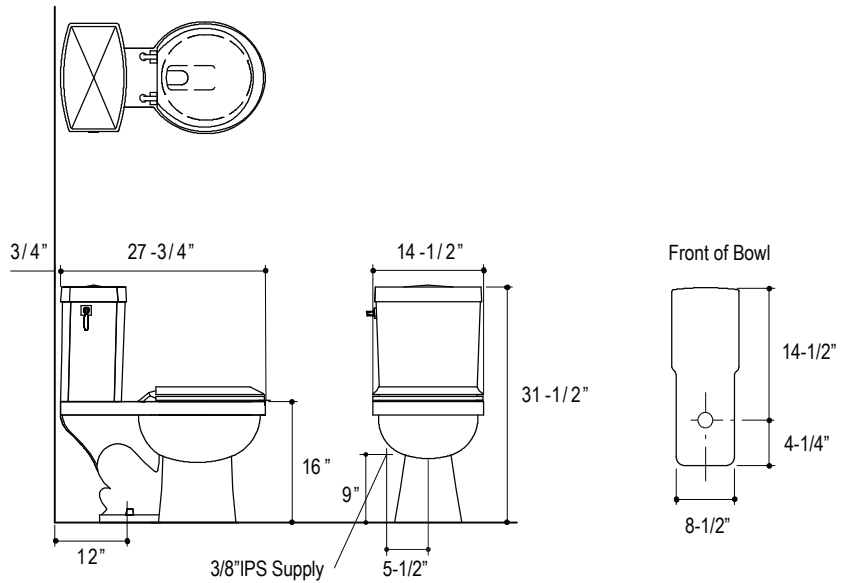

CODES/STANDARDS APPLICABLE

Specified Model Meets or Exceeds the Following:

- ASME/ANSI A112.19.2
- CAN/CSA-B45
- Energy Policy Act of 1992 (EPACT)

P70071, P70272 Combination P70270

FEATURES

- High-Performance Toilet / Luxury Flush
- 1.6 Gallon
- 2" Fully Glazed Trapway
- Complete Quiet Flush
- Open Rim System with Dual Rim Jets

PRODUCT INFORMATION	
Gallons Per Flush	1.6 Gallons
Passageway	2"
Seat Post Hole Centers	5-1/2"
Waterspot	5" x 6"

SPECIFIED MODEL				
Model	Description	Finishes		
P70272-00	Barbara Barry Round Bowl	<input type="checkbox"/> 0 Stucco White	<input type="checkbox"/> 96 Linen	
P70071-00	Barbara Barry Tank	<input type="checkbox"/> 0 Stucco White	<input type="checkbox"/> 96 Linen	
Required Accessory (Pick One)				
P70074-CP	Barbara Barry Toilet Seat w/Chrome Hinges, Round	<input type="checkbox"/> 0 Stucco White	<input type="checkbox"/> 96 Linen	<input type="checkbox"/> EB Ebony
P70074-AD	Barbara Barry Toilet Seat w/Nickel Silver Hinges, Round	<input type="checkbox"/> 0 Stucco White	<input type="checkbox"/> 96 Linen	<input type="checkbox"/> EB Ebony
P70074-AG	Barbara Barry Toilet Seat w/Brushed Nickel Hinges, Round	<input type="checkbox"/> 0 Stucco White	<input type="checkbox"/> 96 Linen	<input type="checkbox"/> EB Ebony
P70075-CP	Barbara Barry Toilet Seat w/ Chrome Hinges, Round	<input type="checkbox"/> JV Java		<input type="checkbox"/> WH White Wood
P70075-AD	Barbara Barry Toilet Seat w/ Chrome Hinges, Round	<input type="checkbox"/> JV Java		<input type="checkbox"/> WH White Wood
P70075-AG	Barbara Barry Toilet Seat w/ Chrome Hinges, Round	<input type="checkbox"/> JV Java		<input type="checkbox"/> WH White Wood
Optional Accessory				
P70073-HA	Trip Lever, Upgrade	<input type="checkbox"/> CP Polished Chrome	<input type="checkbox"/> AD Nickel Silver	<input type="checkbox"/> AG Brushed Nickel