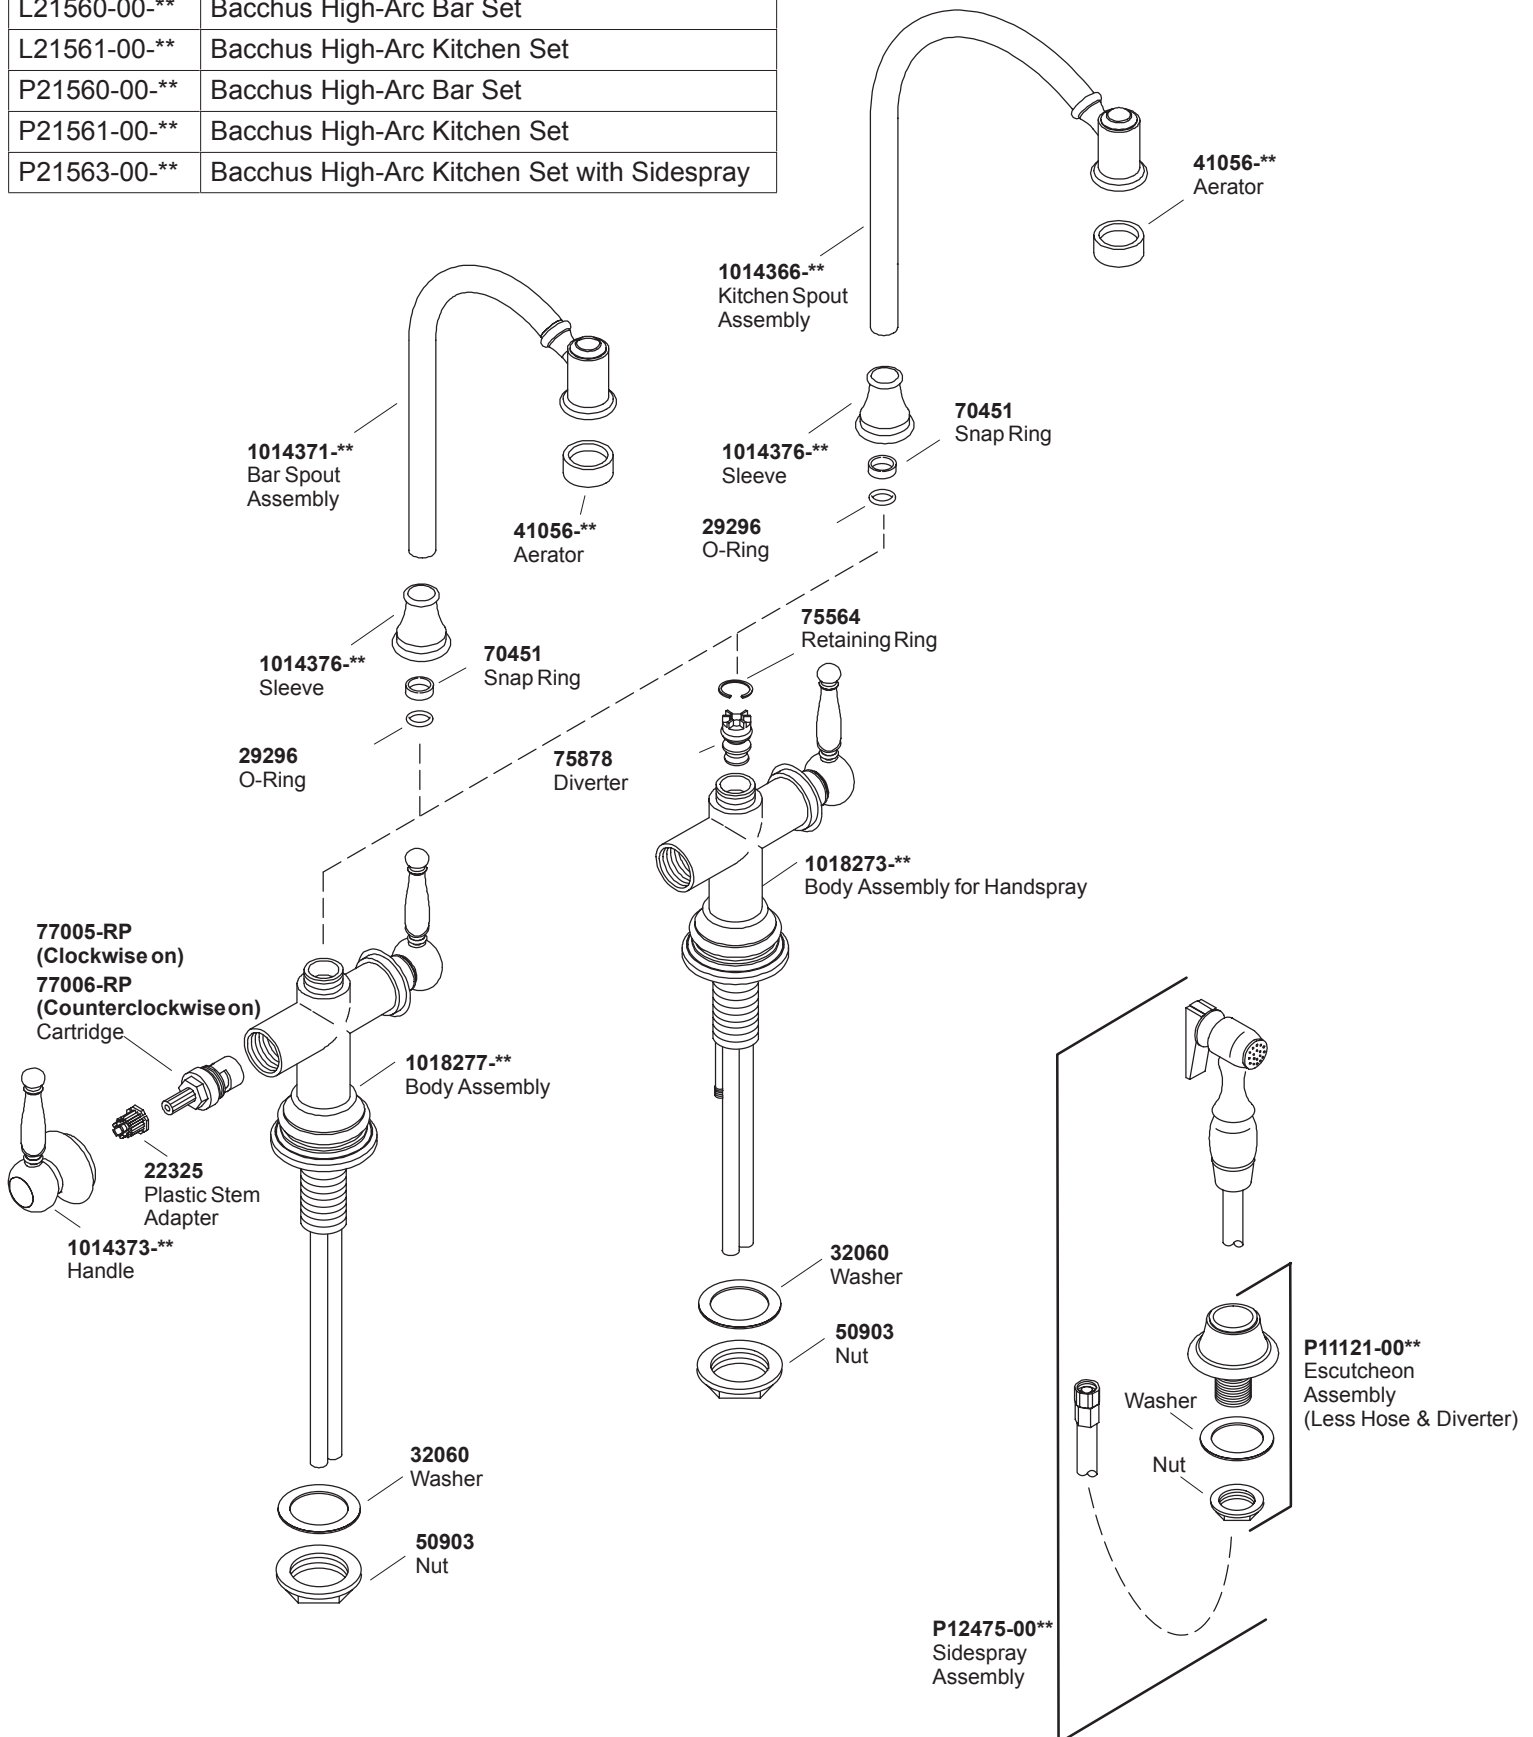

KALLISTA PARTS

BACCHUS HIGH-ARC BAR AND KITCHEN SETS

L21560-00-**	Bacchus High-Arc Bar Set
L21561-00-**	Bacchus High-Arc Kitchen Set
P21560-00-**	Bacchus High-Arc Bar Set
P21561-00-**	Bacchus High-Arc Kitchen Set
P21563-00-**	Bacchus High-Arc Kitchen Set with Sidespray

**Finish/color code must be specified when ordering.

The parts shown are not drawn to scale and should not be relied upon for dimensional purposes. They are shown for illustration purposes ONLY.

116099-8-B