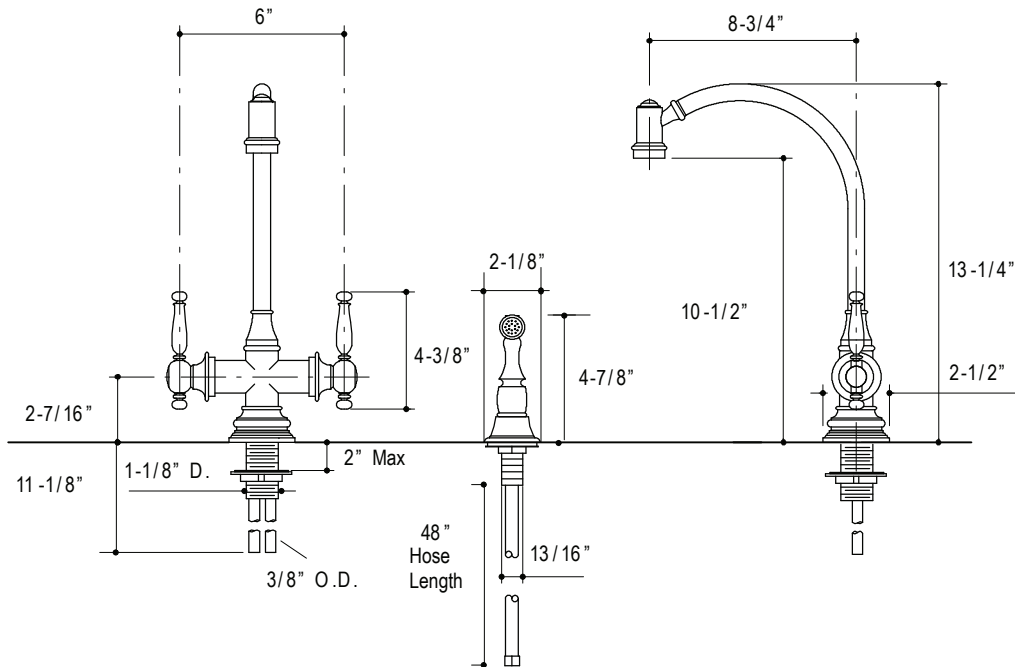

### CODES/STANDARDS APPLICABLE

P21561, P21563

Specified Model Meets or Exceeds the Following:

- ASME A112.18.1-2005/CSA B125.1-05
- NSF 61

Model	Description	Finishes	
L21561-00	Bacchus High-Arch Kitchen Faucet	<input type="checkbox"/> CP Polished Chrome	
P21561-00	Bacchus High-Arch Kitchen Faucet	<input type="checkbox"/> AD Nickel Silver <input type="checkbox"/> AG Brushed Nickel	<input type="checkbox"/> D3 Antique Copper
P21563-00	Bacchus High-Arch Kitchen Set with Sidespray	<input type="checkbox"/> CP Polished Chrome <input type="checkbox"/> AD Nickel Silver <input type="checkbox"/> AG Brushed Nickel	<input type="checkbox"/> D3 Antique Copper