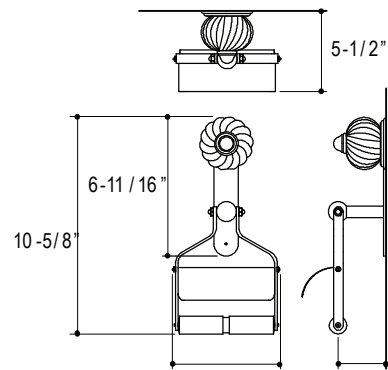

#### FEATURES

- Brass Construction
- Concealed Mounting

SPECIFIED MODEL			
Model	Description	Finishes	
P30803-00	Baccarat Towel Ring, Less Crystal Knob	<input type="checkbox"/> AD Nickel Silver	<input type="checkbox"/> AG Brushed Nickel
P30808-00	Baccarat Toilet Tissue Holder, Less Crystal Knob	<input type="checkbox"/> AD Nickel Silver	<input type="checkbox"/> AG Brushed Nickel
Required Accessory		Crystal Color	
P22550-00	Baccarat Crystal Knob, Single (One per Accessory)	<input type="checkbox"/> CC Clear <input type="checkbox"/> RC Red	<input type="checkbox"/> CB Cobalt Blue