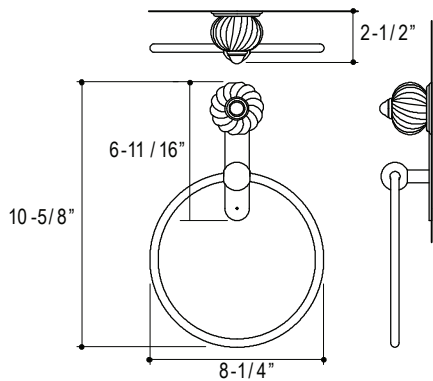

#### FEATURES

- Brass Construction
- Concealed Mounting

SPECIFIED MODEL			
Model	Description	Finishes	
P30803-00	Baccarat Towel Ring, Less Crystal Knob	<input type="checkbox"/> AD Nickel Silver	<input type="checkbox"/> AG Brushed Nickel
P30808-00	Baccarat Toilet Tissue Holder, Less Crystal Knob	<input type="checkbox"/> AD Nickel Silver	<input type="checkbox"/> AG Brushed Nickel
Required Accessory		Crystal Color	
P22550-00	Baccarat Crystal Knob, Single (One per Accessory)	<input type="checkbox"/> CC Clear <input type="checkbox"/> RC Red	<input type="checkbox"/> CB Cobalt Blue