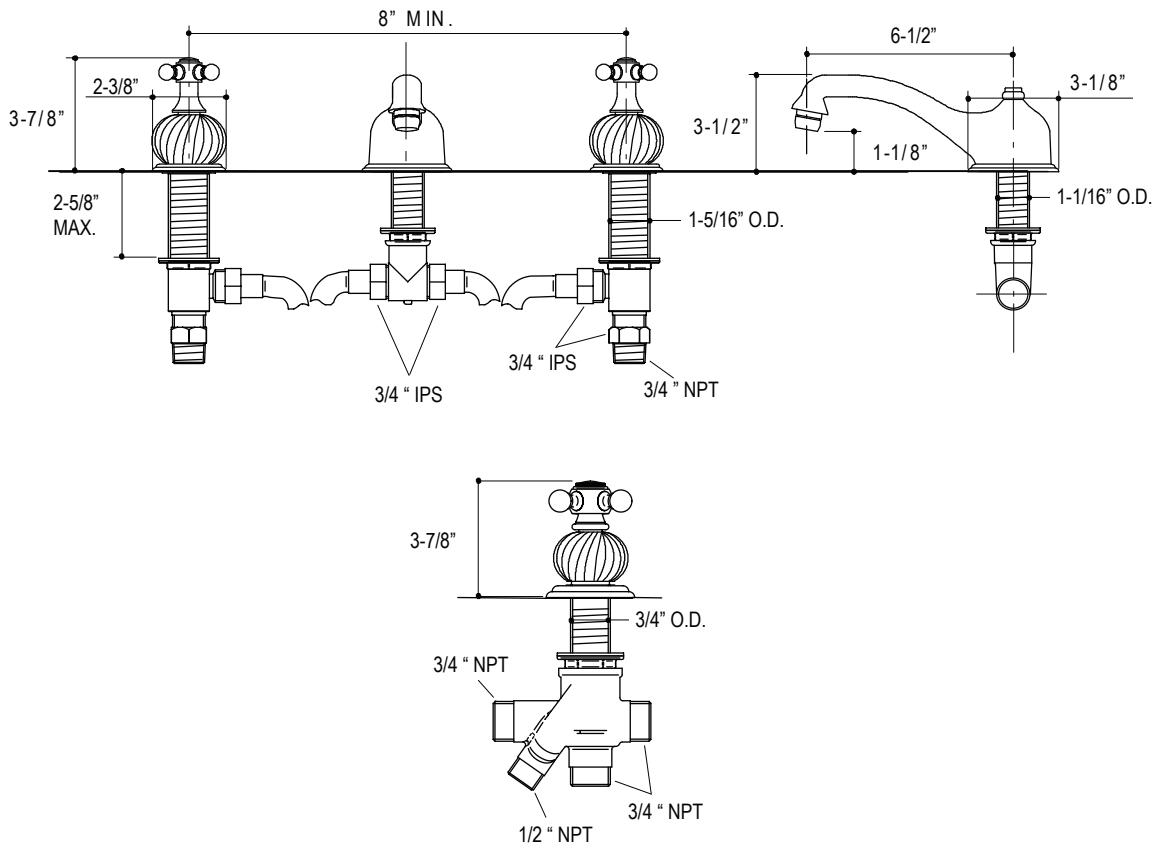

FEATURES

- Brass Construction
- Brass Valve Bodies
- 3/4" High Flow Valves
- Quarter-turn Washerless Ceramic Disc Valves

| SPECIFIED MODEL | | | |
|--------------------|---|--|--|
| Model | Description | Finishes | |
| P22503-00 | Deck Bath Set | <input type="checkbox"/> AD Nickel Silver | <input type="checkbox"/> AG Brushed Nickel |
| Optional Accessory | | Finishes | |
| P22504-00 | Baccarat Deck-Mount Diverter | <input type="checkbox"/> AD Nickel Silver | <input type="checkbox"/> AG Brushed Nickel |
| Required Accessory | | Crystal Color | |
| P22550-00 | Baccarat Crystal Knob, Single (Bath Set Requires Two) | <input type="checkbox"/> CC Clear <input type="checkbox"/> RC Red | <input type="checkbox"/> CB Cobalt Blue |