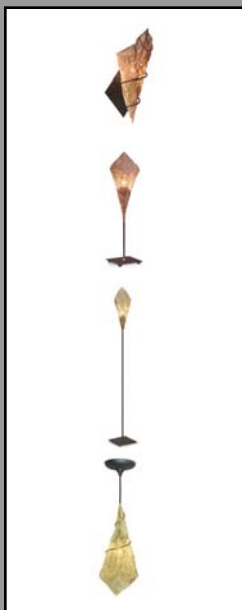

JAK VANITY

RELATED PRODUCTS

PRODUCT DESCRIPTION

The Jak emits the deep, warm glow of burning embers through its crumpled shade of brass, copper, or stainless steel mesh. Choose from either a silver or rust colored backplate and two sizes of shade. Convert any of our innovative sconce designs into a triple and light your vanity. Mix with matching pendants, chandelier and portables.

SPECIFICATIONS

Style Code	31-V
Collection	Jak
Dimensions	16"H x 24"W
Key Features	Shade – stainless steel, copper or brass mesh Finish – rust or silver painted metal backplate Three 60w candelabra base bulb – Type CA
Wiring Options	--
Designer	Adam Jackson Pollock and Ben Goldstone
Manufacturer	Fire Farm, Inc. in the USA
Additional Notes	Custom finish may be ordered for modest additional charge