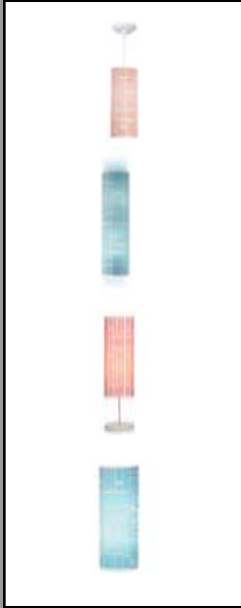

TOKYO WALL SCONCE (S1 BODY TYPE)

RELATED PRODUCTS

BABY BLUE
PLASTIC DIFFUSER

PINK
PLASTIC DIFFUSER

WHITE
PAINT

PRODUCT DESCRIPTION

The four wall sconces, two table lamps and pendant that make up the Tokyo collection are all crafted from a white powder-coat painted metal frame and a pink or light blue plastic light diffuser. The sconces meet ADA requirements. Compact fluorescent versions of the sconces are available upon request.

SPECIFICATIONS

| | |
|-------------------------|--|
| Style Code | 1J-S1 (S1 Body Type) |
| Collection | Tokyo |
| Dimensions | 11"H x 10"W x 4"D |
| Key Features | Shade – white painted metal exterior with baby blue or pink plastic diffuser One 60w medium incandescent base bulb – Type T |
| Wiring Options | Incandescent or compact fluorescent |
| Designer | Adam Jackson Pollock |
| Manufacturer | Fire Farm, Inc. in the USA |
| Additional Notes | Custom finish may be ordered for modest additional charge |