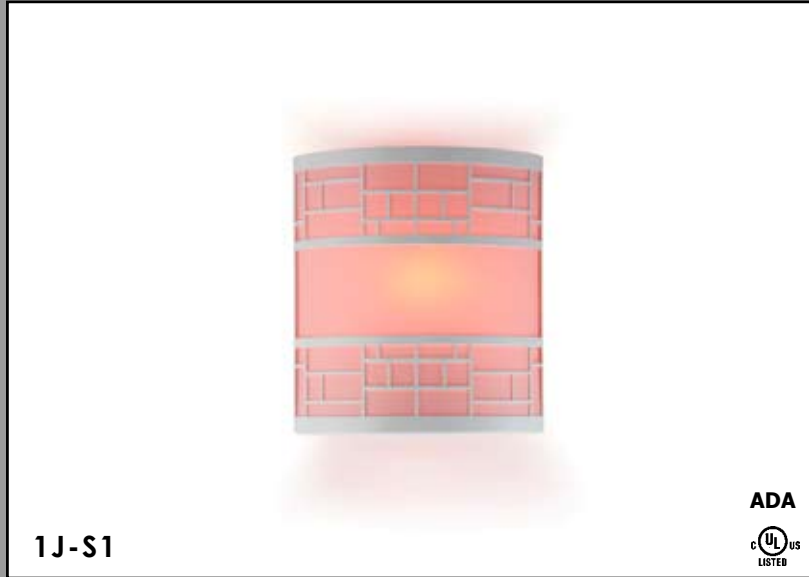

TOKYO WALL SCONCE (S1 BODY TYPE)

RELATED PRODUCTS

BABY BLUE
PLASTIC DIFFUSER

PINK
PLASTIC DIFFUSER

WHITE
PAINT

PRODUCT DESCRIPTION

The four wall sconces, two table lamps and pendant that make up the Tokyo collection are all crafted from a white powder-coat painted metal frame and a pink or light blue plastic light diffuser. The sconces meet ADA requirements. Compact fluorescent versions of the sconces are available upon request.

SPECIFICATIONS

| | |
|-------------------------|--|
| Style Code | 1J-S1 (S1 Body Type) |
| Collection | Tokyo |
| Dimensions | 11"H x 10"W x 4"D |
| Key Features | Shade – white painted metal exterior with baby blue or pink plastic diffuser One 60w medium incandescent base bulb – Type T |
| Wiring Options | Incandescent or compact fluorescent |
| Designer | Adam Jackson Pollock |
| Manufacturer | Fire Farm, Inc. in the USA |
| Additional Notes | Custom finish may be ordered for modest additional charge |