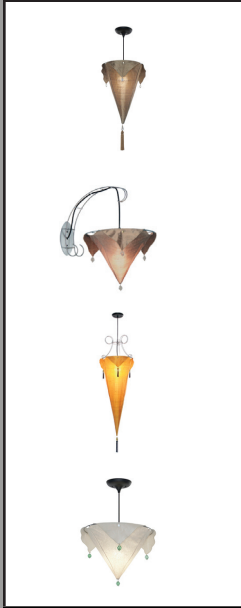

SMALL PUNTA DE LUCE WALL SCONCE

RELATED PRODUCTS

48-S

PRODUCT DESCRIPTION

The Punta De Luce radiates a warm romantic glow. Both the pendant and sconce are available in two sizes. The large size features silver metal scroll work above the shade and both sizes are available in hemp muslin, gold, bronze, or white dupioni silk. Shades are removable for cleaning.

SPECIFICATIONS

Style Code	48-S
Collection	Punta De Luce
Dimensions	19"H x 12"W x 18"D
Key Features	Shade – hemp muslin, white, bronze or gold dupioni silk Finish – silver painted metal backplate One 100w medium incandescent base bulb – Type A
Wiring Options	Hardwire Swag – 15ft black cordset with switch and plug
Designer	CW Designs
Manufacturer	Fire Farm, Inc. in the USA
Additional Notes	Custom cord length may be ordered for modest additional charge. Shades may be fire retardant treated for contract applications for an additional charge.