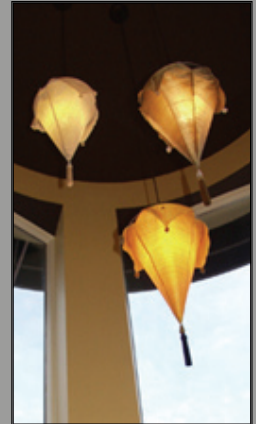

SMALL PUNTA DE LUCE WALL SCONCE

RELATED PRODUCTS

48-S

PRODUCT DESCRIPTION

The Punta De Luce radiates a warm romantic glow. Both the pendant and sconce are available in two sizes. The large size features silver metal scroll work above the shade and both sizes are available in hemp muslin, gold, bronze, or white dupioni silk. Shades are removable for cleaning.

SPECIFICATIONS

Style Code	48-S
Collection	Punta De Luce
Dimensions	19"H x 12"W x 18"D
Key Features	Shade – hemp muslin, white, bronze or gold dupioni silk Finish – silver painted metal backplate One 100w medium incandescent base bulb – Type A
Wiring Options	Hardwire Swag – 15ft black cordset with switch and plug
Designer	CW Designs
Manufacturer	Fire Farm, Inc. in the USA
Additional Notes	Custom cord length may be ordered for modest additional charge. Shades may be fire retardant treated for contract applications for an additional charge.